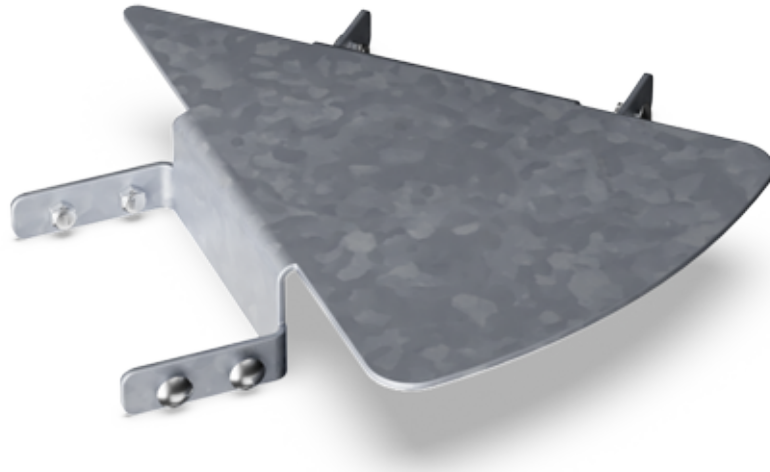

PAR1021

RUMBA BENCH COUPLING 45°

KOMPAN[®]
Let's play

RUMBA BENCH COUPLING 45°

Product Line Outdoor Furniture

Category RUMBA
