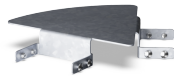

PAR1022

RUMBA BENCH COUPLING 60°

KOMPAN[®]
Let's play

RUMBA BENCH COUPLING 60°

Product Line Outdoor Furniture

Category RUMBA
