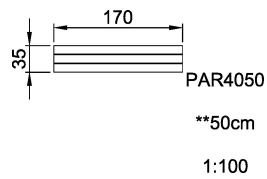

**Category** Benches, tables & signs

**Total height (CM)**50

INCLUSIVE

SUR-  
FACE

IN-  
GROU.

\* = Highest designated play surface.  
\*\* = Total height of product.

<b>Weight/heaviest parts</b>	kg.	<b>Installation (Manpower)</b>	Persons
<b>Concrete required</b>	NaN m3	<b>Installation (Hours)</b>	Hours
<b>Foundation amount/footing</b>	NaN	<b>Excavation</b>	NaN m3