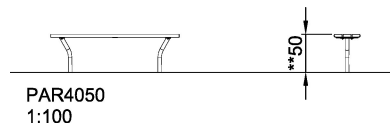

**Category** Benches, tables & signs

**Total height (CM)**50

INCLUSIVE

SUR-  
FACE

IN-  
GROU.

\* = Highest designated play surface.  
\*\* = Total height of product.

<b>Weight/heaviest parts</b>	kg.	<b>Installation (Manpower)</b>	Persons
<b>Concrete required</b>	NaN m3	<b>Installation (Hours)</b>	Hours
<b>Foundation amount/footing</b>	NaN	<b>Excavation</b>	NaN m3