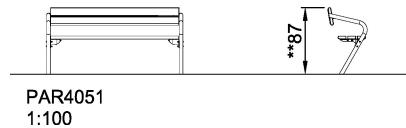

Category Benches, tables & signs

Total height (CM)87

INCLUSIVE

**SUR-
FACE**

**IN-
GROU.**

* = Highest designated play surface.
** = Total height of product.

Weight/heaviest parts	kg.	Installation (Manpower)	Persons
Concrete required	NaN m3	Installation (Hours)	Hours
Foundation amount/footing	NaN	Excavation	NaN m3