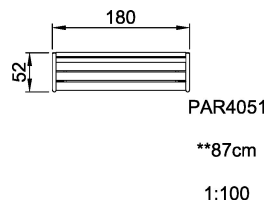

Category Benches, tables & signs

Total height (CM)87

INCLUSIVE

**SUR-
FACE**

**IN-
GROU.**

* = Highest designated play surface.
** = Total height of product.

Weight/heaviest parts	kg.	Installation (Manpower)	Persons
Concrete required	NaN m3	Installation (Hours)	Hours
Foundation amount/footing	NaN	Excavation	NaN m3