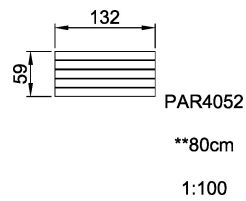

Park equipment

Category

Benches, tables & signs

Total height (CM)80

INCLUSIVE

SUR-
FACE

IN-
GROU.

* = Highest designated play surface.
** = Total height of product.