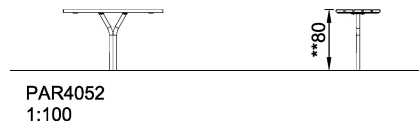

Park equipment

Category

Benches, tables & signs

Total height (CM)80

INCLUSIVE

SUR-
FACE

IN-
GROU.

* = Highest designated play surface.
** = Total height of product.

Weight/heaviest parts	kg.	Installation (Manpower)	Persons
Concrete required	NaN m3	Installation (Hours)	Hours
Foundation amount/footing	NaN	Excavation	NaN m3