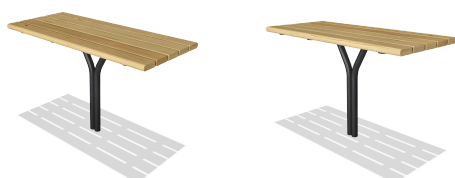

PAR4052 AGORA TABLE

INCLUSIVE DESIGN AS STANDARD

AGORA is developed according to the latest inclusive design principles for outdoor furnishing without compromising on design qualities. KOMPAN truly believes in making public spaces more attractive and accessible for all.

FLEXIBLE DESIGN

AGORA offers a high level of flexibility when it comes to anchoring, color and material options in order to inspire architectural creativity and to fit the site specific requirements for individual customer projects.