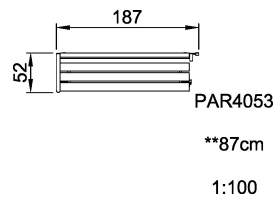

Park equipment

Category

Benches, tables & signs

Total height (CM)87

**SUR-
FACE**

**IN-
GROU.**

* = Highest designated play surface.
** = Total height of product.

Weight/heaviest parts	kg.	Installation (Manpower)	Persons
Concrete required	NaN m3	Installation (Hours)	Hours
Foundation amount/footing	NaN	Excavation	NaN m3