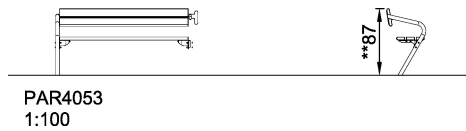

Park equipment

Category

Benches, tables & signs

Total height (CM)87

**SUR-
FACE**

**IN-
GROU.**

* = Highest designated play surface.
** = Total height of product.

Weight/heaviest parts	kg.	Installation (Manpower)	Persons
Concrete required	NaN m3	Installation (Hours)	Hours
Foundation amount/footing	NaN	Excavation	NaN m3