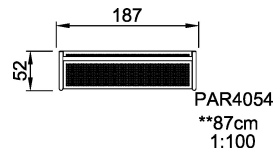

Category Benches, tables & signs

Total height (CM)87

**SUR-
FACE**

**IN-
GROU.**

* = Highest designated play surface.
** = Total height of product.

Weight/heaviest parts	kg.	Installation (Manpower)	Persons
Concrete required	NaN m3	Installation (Hours)	Hours
Foundation amount/footing	NaN	Excavation	NaN m3