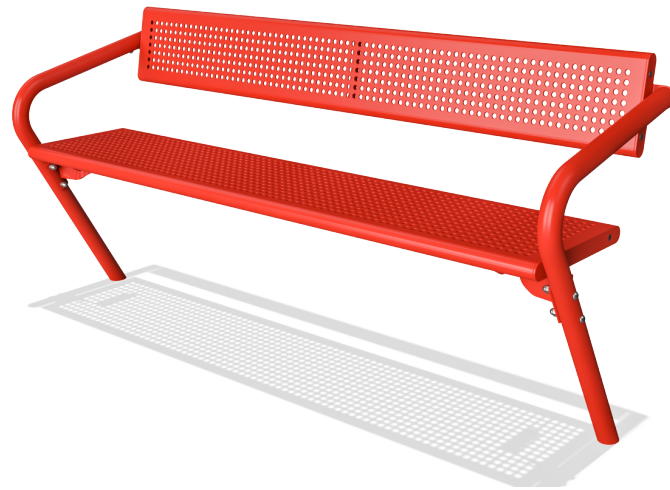

PAR4054

AGORA STEEL BENCH WITH BACKREST

INCLUSIVE DESIGN AS STANDARD

AGORA is developed according to the latest inclusive design principles for outdoor furnishing without compromising on design qualities. KOMPAN truly believes in making public spaces more attractive and accessible for all.

FLEXIBLE DESIGN

AGORA offers a high level of flexibility when it comes to anchoring, color and material options in order to inspire architectural creativity and to fit the site specific requirements for individual customer projects.

DURABLE DESIGN

AGORA comes in durable and robust design, and is manufactured in low maintenance materials to ensure long lasting outdoor solutions with the lowest possible total cost of ownership.

Product Line Park equipment