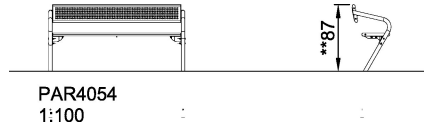

Category Benches, tables & signs

Total height (CM)87

**SUR-
FACE**

**IN-
GROU.**

* = Highest designated play surface.
** = Total height of product.

Weight/heaviest parts	kg.	Installation (Manpower)	Persons
Concrete required	NaN m3	Installation (Hours)	Hours
Foundation amount/footing	NaN	Excavation	NaN m3