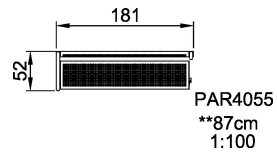

Park equipment

Category

Benches, tables & signs

Total height (CM)87

**SUR-
FACE**

**IN-
GROU.**

* = Highest designated play surface.
** = Total height of product.

Weight/heaviest parts	kg.	Installation (Manpower)	Persons
Concrete required	NaN m3	Installation (Hours)	Hours
Foundation amount/footing	NaN	Excavation	NaN m3