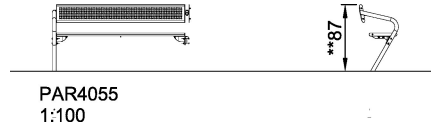

Park equipment

Category

Benches, tables & signs

Total height (CM)87

**SUR-
FACE**

**IN-
GROU.**

* = Highest designated play surface.
** = Total height of product.

Weight/heaviest parts	kg.	Installation (Manpower)	Persons
Concrete required	NaN m3	Installation (Hours)	Hours
Foundation amount/footing	NaN	Excavation	NaN m3