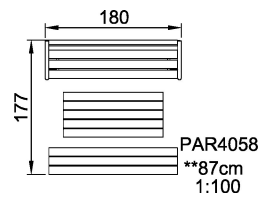

Category Benches, tables & signs

Total height (CM)87

IN-
GROU.

PAR4058
1:100

* = Highest designated play surface.
** = Total height of product.

Weight/heaviest parts	kg.	Installation (Manpower)	Persons
Concrete required	NaN m3	Installation (Hours)	Hours
Foundation amount/footing	NaN	Excavation	NaN m3