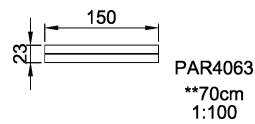

**Product Line** Outdoor Furniture

**Category** AGORA

**Total height (CM)**70

**SUR-  
FACE**

**IN-  
GROU.**

\* = Highest designated play surface.  
\*\* = Total height of product.

<b>Weight/heaviest parts</b>	kg.	<b>Installation (Manpower)</b>	Persons
<b>Concrete required</b>	NaN m3	<b>Installation (Hours)</b>	Hours
<b>Foundation amount/footing</b>	NaN	<b>Excavation</b>	NaN m3