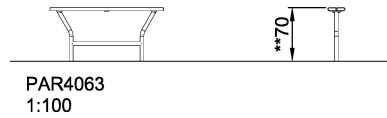

**Product Line** Outdoor Furniture

**Category** AGORA

**Total height (CM)**70

**SUR-  
FACE**

**IN-  
GROU.**

\* = Highest designated play surface.  
\*\* = Total height of product.

<b>Weight/heaviest parts</b>	kg.	<b>Installation (Manpower)</b>	Persons
<b>Concrete required</b>	NaN m3	<b>Installation (Hours)</b>	Hours
<b>Foundation amount/footing</b>	NaN	<b>Excavation</b>	NaN m3