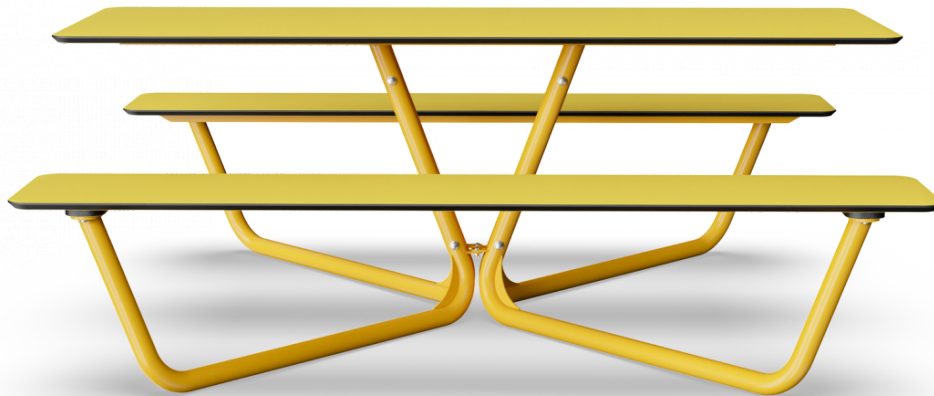

PAR4073

AGORA PICNIC YELLOW HPL BENCHTABLE SET

INCLUSIVE DESIGN AS STANDARD

AGORA is developed according to the latest inclusive design principles for outdoor furnishing without compromising on design qualities. KOMPAN truly believes in making public spaces more attractive and accessible for all.

FLEXIBLE DESIGN

AGORA offers a high level of flexibility when it comes to anchoring, color and material options in order to inspire architectural creativity and to fit the site specific requirements for individual customer projects.

DURABLE DESIGN

AGORA comes in durable and robust design, and is manufactured in low maintenance materials to ensure long lasting outdoor solutions with the lowest possible total cost of ownership.

Product Line Outdoor Furniture