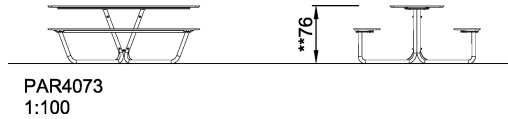

Category AGORA

Total height (CM)76

**SUR-
FACE**

INCLUSIVE

* = Highest designated play surface.
** = Total height of product.

Weight/heaviest parts	kg.	Installation (Manpower)	Persons
Concrete required	NaN m3	Installation (Hours)	Hours
Foundation amount/footing	NaN	Excavation	NaN m3