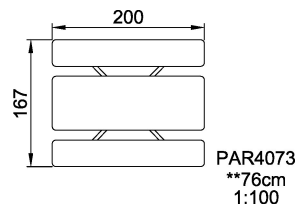

Category AGORA

Total height (CM)76

**SUR-
FACE**

INCLUSIVE

* = Highest designated play surface.
** = Total height of product.

Weight/heaviest parts	kg.	Installation (Manpower)	Persons
Concrete required	NaN m3	Installation (Hours)	Hours
Foundation amount/footing	NaN	Excavation	NaN m3