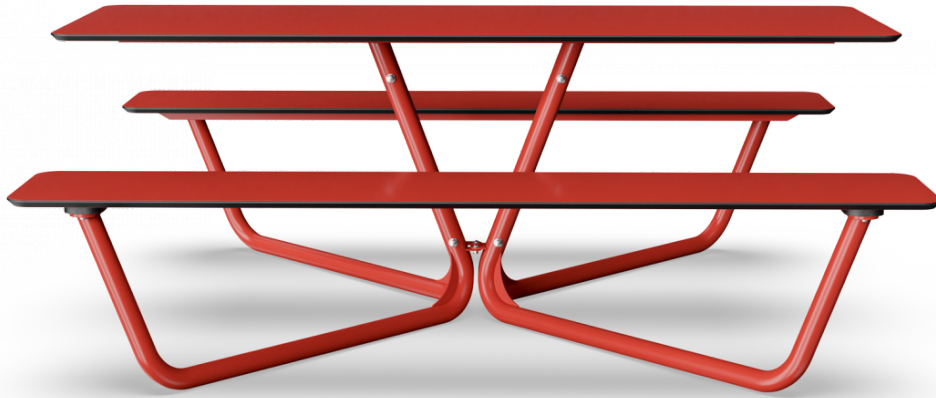

PAR4074

AGORA PICNIC RED HPL BENCHTABLE SET

KOMPAN
Let's play

INCLUSIVE DESIGN AS STANDARD

AGORA is developed according to the latest inclusive design principles for outdoor furnishing without compromising on design qualities. KOMPAN truly believes in making public spaces more attractive and accessible for all.

FLEXIBLE DESIGN

AGORA offers a high level of flexibility when it comes to anchoring, color and material options in order to inspire architectural creativity and to fit the site specific requirements for individual customer projects.

DURABLE DESIGN

AGORA comes in durable and robust design, and is manufactured in low maintenance materials to ensure long lasting outdoor solutions with the lowest possible total cost of ownership.

Product Line Outdoor Furniture