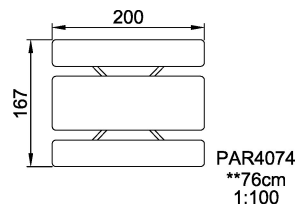

Category AGORA

Total height (CM)76

**SUR-
FACE**

* = Highest designated play surface.
** = Total height of product.

Weight/heaviest parts	kg.	Installation (Manpower)	Persons
Concrete required	NaN m3	Installation (Hours)	Hours
Foundation amount/footing	NaN	Excavation	NaN m3