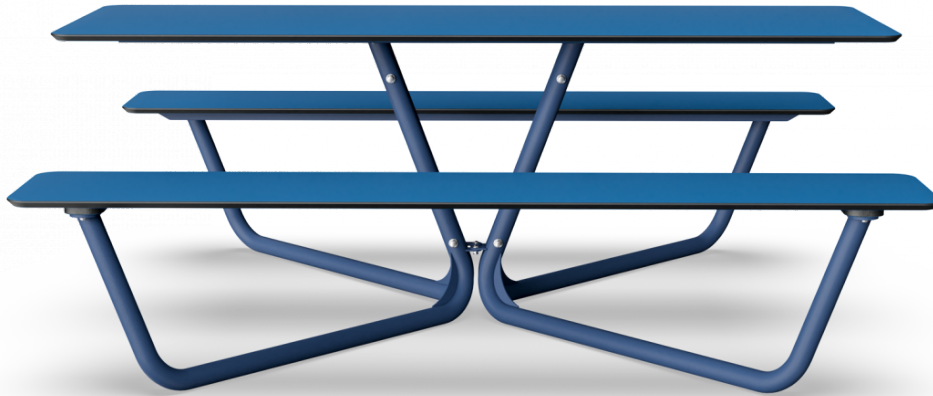

PAR4075

AGORA PICNIC BLUE HPL BENCHTABLE SET

KOMPAN[®]
Let's play

INCLUSIVE DESIGN AS STANDARD

AGORA is developed according to the latest inclusive design principles for outdoor furnishing without compromising on design qualities. KOMPAN truly believes in making public spaces more attractive and accessible for all.

FLEXIBLE DESIGN

AGORA offers a high level of flexibility when it comes to anchoring, color and material options in order to inspire architectural creativity and to fit the site specific requirements for individual customer projects.

DURABLE DESIGN

AGORA comes in durable and robust design, and is manufactured in low maintenance materials to ensure long lasting outdoor solutions with the lowest possible total cost of ownership.

Product Line Outdoor Furniture