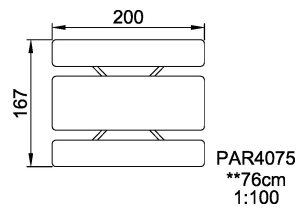

Category AGORA

Total height (CM)76

**SUR-
FACE**

INCLUSIVE

* = Highest designated play surface.
** = Total height of product.

Weight/heaviest parts	kg.	Installation (Manpower)	Persons
Concrete required	NaN m3	Installation (Hours)	Hours
Foundation amount/footing	NaN	Excavation	NaN m3