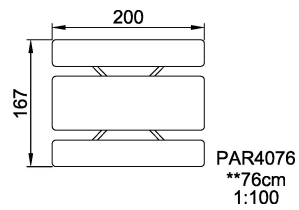

Category AGORA

Total height (CM)76

**SUR-
FACE**

INCLUSIVE

* = Highest designated play surface.
** = Total height of product.

Weight/heaviest parts	kg.	Installation (Manpower)	Persons
Concrete required	NaN m3	Installation (Hours)	Hours
Foundation amount/footing	NaN	Excavation	NaN m3