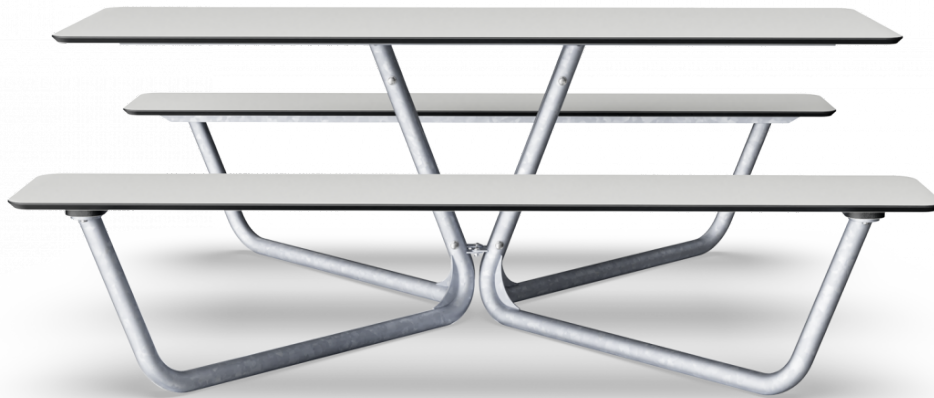

PAR4076

AGORA PICNIC WHITE HPL BENCHTABLE SET

KOMPAN[®]
Let's play

INCLUSIVE DESIGN AS STANDARD

AGORA is developed according to the latest inclusive design principles for outdoor furnishing without compromising on design qualities. KOMPAN truly believes in making public spaces more attractive and accessible for all.

FLEXIBLE DESIGN

AGORA offers a high level of flexibility when it comes to anchoring, color and material options in order to inspire architectural creativity and to fit the site specific requirements for individual customer projects.

DURABLE DESIGN

AGORA comes in durable and robust design, and is manufactured in low maintenance materials to ensure long lasting outdoor solutions with the lowest possible total cost of ownership.

Product Line Outdoor Furniture