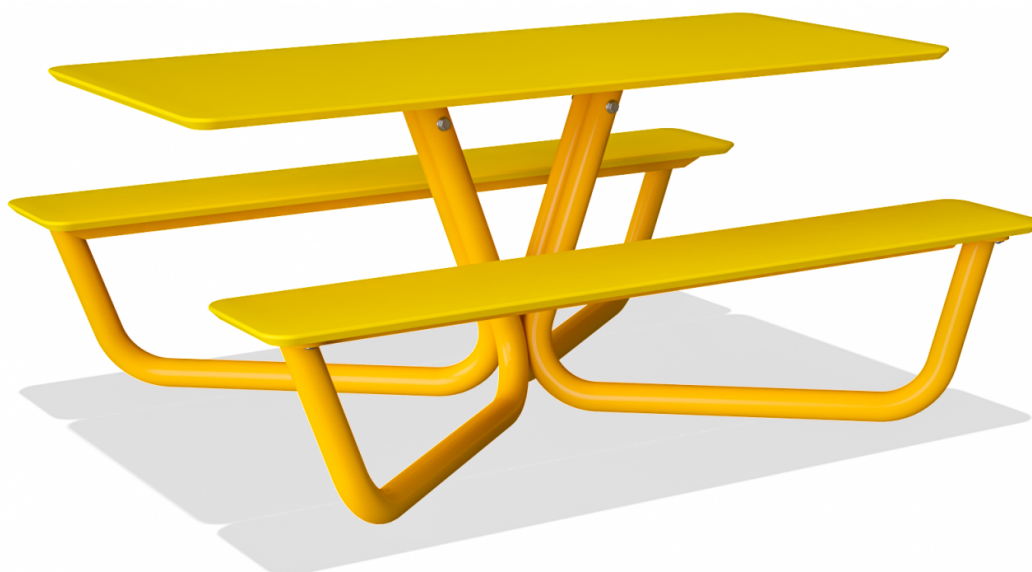

PAR4083

AGORA PICNIC MINI YELLOW HPL BENCHTABLE SET

KOMPAN[®]
Let's play

INCLUSIVE DESIGN AS STANDARD

AGORA is developed according to the latest inclusive design principles for outdoor furnishing without compromising on design qualities. KOMPAN truly believes in making public spaces more attractive and accessible for all.

FLEXIBLE DESIGN

AGORA offers a high level of flexibility when it comes to anchoring, color and material options in order to inspire architectural creativity and to fit the site specific requirements for individual customer projects.

DURABLE DESIGN

AGORA comes in durable and robust design, and is manufactured in low maintenance materials to ensure long lasting outdoor solutions with the lowest possible total cost of ownership.

Product Line Park equipment