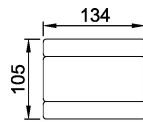

Category Benches, tables & signs

Total height (CM)60

**SUR-
FACE**

PAR4083
**60cm
1:100

PAR4083
1:100

* = Highest designated play surface.
** = Total height of product.

Weight/heaviest parts	kg.	Installation (Manpower)	Persons
Concrete required	NaN m3	Installation (Hours)	Hours
Foundation amount/footing	NaN	Excavation	NaN m3