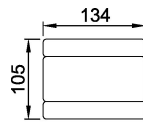

Category Benches, tables & signs

Total height (CM)60

**SUR-
FACE**

INCLUSIVE

PAR4084
**60cm
1:100

PAR4084
1:100

* = Highest designated play surface.
** = Total height of product.

Weight/heaviest parts	kg.	Installation (Manpower)	Persons
Concrete required	NaN m3	Installation (Hours)	Hours
Foundation amount/footing	NaN	Excavation	NaN m3