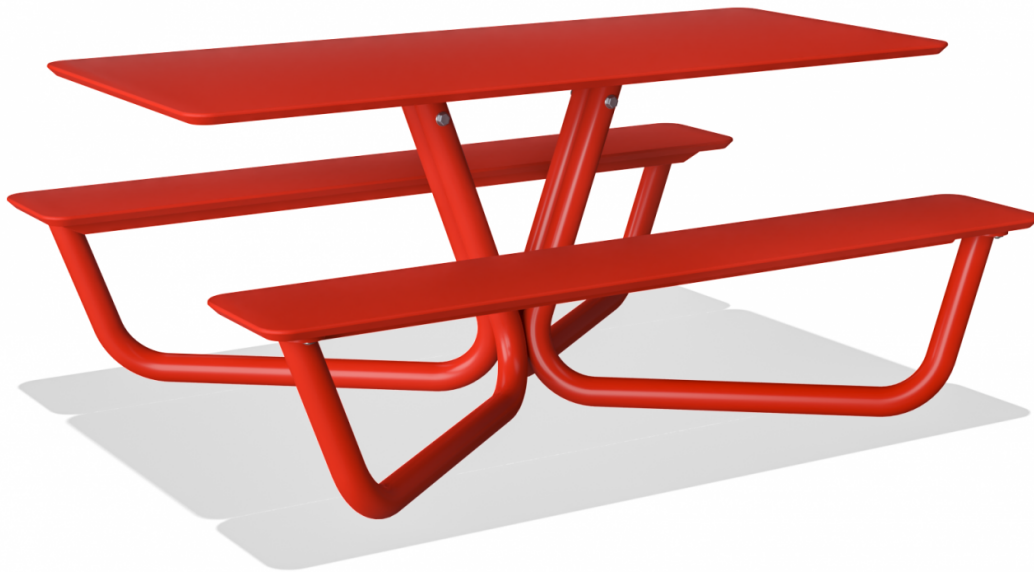

PAR4084

AGORA PICNIC MINI RED HPL BENCHTABLE SET

KOMPAN[®]
Let's play

INCLUSIVE DESIGN AS STANDARD

AGORA is developed according to the latest inclusive design principles for outdoor furnishing without compromising on design qualities. KOMPAN truly believes in making public spaces more attractive and accessible for all.

FLEXIBLE DESIGN

AGORA offers a high level of flexibility when it comes to anchoring, color and material options in order to inspire architectural creativity and to fit the site specific requirements for individual customer projects.

DURABLE DESIGN

AGORA comes in durable and robust design, and is manufactured in low maintenance materials to ensure long lasting outdoor solutions with the lowest possible total cost of ownership.

Product Line Park equipment