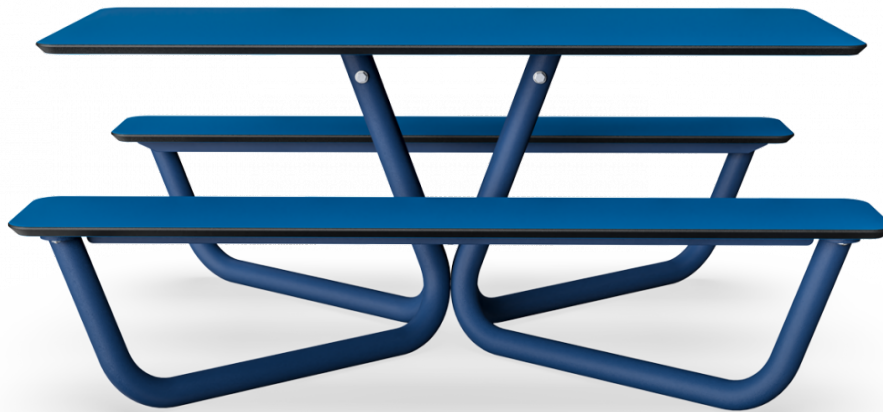

PAR4085

AGORA PICNIC MINI BLUE HPL BENCHTABLE SET

KOMPAN[®]
Let's play

INCLUSIVE DESIGN AS STANDARD

AGORA is developed according to the latest inclusive design principles for outdoor furnishing without compromising on design qualities. KOMPAN truly believes in making public spaces more attractive and accessible for all.

FLEXIBLE DESIGN

AGORA offers a high level of flexibility when it comes to anchoring, color and material options in order to inspire architectural creativity and to fit the site specific requirements for individual customer projects.

DURABLE DESIGN

AGORA comes in durable and robust design, and is manufactured in low maintenance materials to ensure long lasting outdoor solutions with the lowest possible total cost of ownership.

Product Line Outdoor Furniture