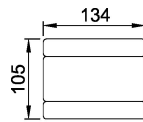

Category AGORA

Age group -

PAR4085
**57cm
1:100

PAR4085
1:100

* = Highest designated play surface.
** = Total height of product.

Weight/heaviest parts	kg.	Installation (Manpower)	Persons
Concrete required	NaN m3	Installation (Hours)	Hours
Foundation amount/footing	NaN	Excavation	NaN m3