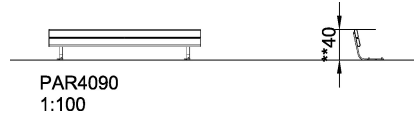

Park equipment

Category

Benches, tables & signs

Total height (CM)40

**SUR-
FACE**

* = Highest designated play surface.
** = Total height of product.

Weight/heaviest parts	kg.	Installation (Manpower)	Persons
Concrete required	NaN m3	Installation (Hours)	Hours
Foundation amount/footing	NaN	Excavation	NaN m3