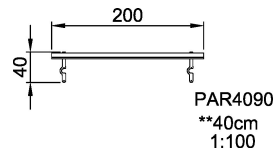

Park equipment

Category

Benches, tables & signs

Total height (CM)40

**SUR-
FACE**

* = Highest designated play surface.
** = Total height of product.

Weight/heaviest parts	kg.	Installation (Manpower)	Persons
Concrete required	NaN m3	Installation (Hours)	Hours
Foundation amount/footing	NaN	Excavation	NaN m3