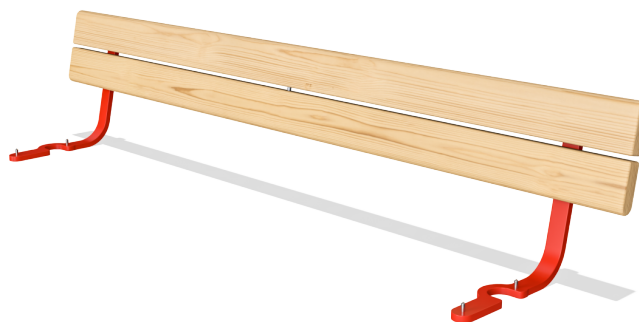

PAR4090

AGORA PICNIC BACKREST MODULE

KOMPAN
Let's play

INCLUSIVE DESIGN AS STANDARD

AGORA is developed according to the latest inclusive design principles for outdoor furnishing without compromising on design qualities. KOMPAN truly believes in making public spaces more attractive and accessible for all.

FLEXIBLE DESIGN

AGORA offers a high level of flexibility when it comes to anchoring, color and material options in order to inspire architectural creativity and to fit the site specific requirements for individual customer projects.

DURABLE DESIGN

AGORA comes in durable and robust design, and is manufactured in low maintenance materials to ensure long lasting outdoor solutions with the lowest possible total cost of ownership.

Product Line