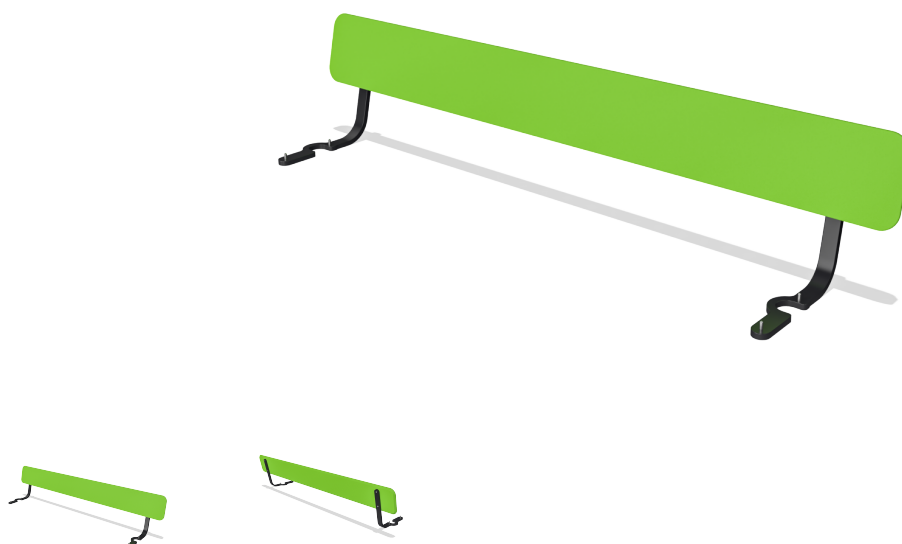

PAR4091

AGORA PICNIC LIME HPL BACKREST MODULE

KOMPAN[®]
Let's play

INCLUSIVE DESIGN AS STANDARD

AGORA is developed according to the latest inclusive design principles for outdoor furnishing without compromising on design qualities. KOMPAN truly believes in making public spaces more attractive and accessible for all.

FLEXIBLE DESIGN

AGORA offers a high level of flexibility when it comes to anchoring, color and material options in order to inspire architectural creativity and to fit the site specific requirements for individual customer projects.

DURABLE DESIGN

AGORA comes in durable and robust design, and is manufactured in low maintenance materials to ensure long lasting outdoor solutions with the lowest possible total cost of ownership.

Product Line