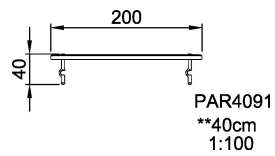

Park equipment

Category

Benches, tables & signs

Total height (CM)40

* = Highest designated play surface.
** = Total height of product.

Weight/heaviest parts	kg.	Installation (Manpower)	Persons
Concrete required	NaN m3	Installation (Hours)	Hours
Foundation amount/footing	NaN	Excavation	NaN m3