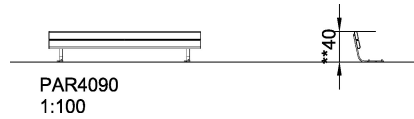

Park equipment

Category

Benches, tables & signs

Total height (CM)40

* = Highest designated play surface.
** = Total height of product.

Weight/heaviest parts	kg.	Installation (Manpower)	Persons
Concrete required	NaN m3	Installation (Hours)	Hours
Foundation amount/footing	NaN	Excavation	NaN m3