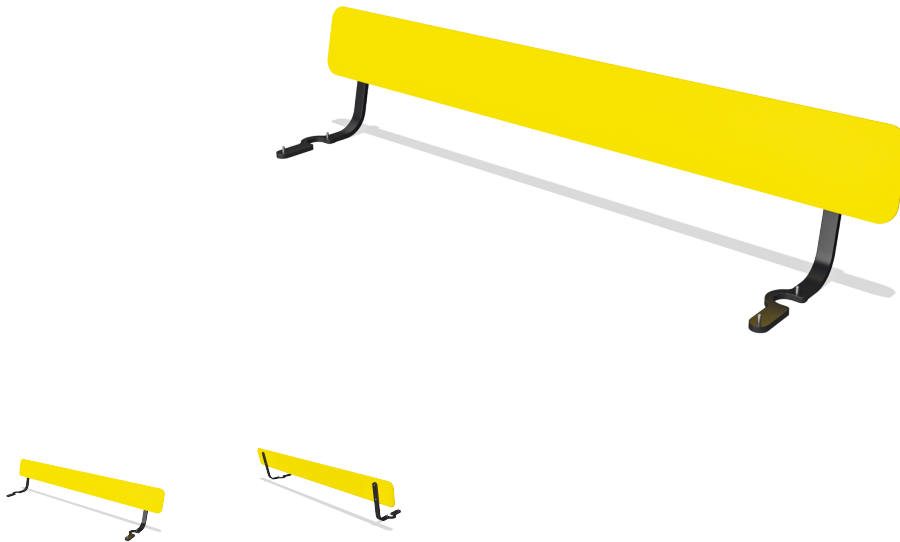

PAR4093

AGORA PICNIC YELLOW HPL BACKREST MODULE

KOMPAN[®]
Let's play

INCLUSIVE DESIGN AS STANDARD

AGORA is developed according to the latest inclusive design principles for outdoor furnishing without compromising on design qualities. KOMPAN truly believes in making public spaces more attractive and accessible for all.

FLEXIBLE DESIGN

AGORA offers a high level of flexibility when it comes to anchoring, color and material options in order to inspire architectural creativity and to fit the site specific requirements for individual customer projects.

DURABLE DESIGN

AGORA comes in durable and robust design, and is manufactured in low maintenance materials to ensure long lasting outdoor solutions with the lowest possible total cost of ownership.

Product Line