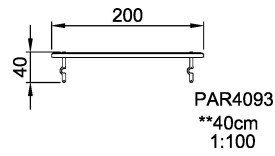

Park equipment

Category

Benches, tables & signs

Total height (CM)40

INCLUSIVE

* = Highest designated play surface.
** = Total height of product.

Weight/heaviest parts	kg.	Installation (Manpower)	Persons
Concrete required	NaN m3	Installation (Hours)	Hours
Foundation amount/footing	NaN	Excavation	NaN m3