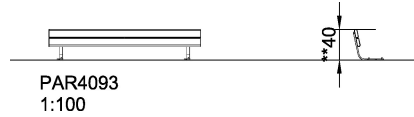

Park equipment

Category

Benches, tables & signs

Total height (CM)40

INCLUSIVE

* = Highest designated play surface.
** = Total height of product.

Weight/heaviest parts	kg.	Installation (Manpower)	Persons
Concrete required	NaN m3	Installation (Hours)	Hours
Foundation amount/footing	NaN	Excavation	NaN m3