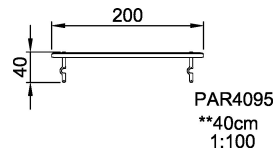

Park equipment

Category

Benches, tables & signs

Total height (CM)40

* = Highest designated play surface.
** = Total height of product.

Weight/heaviest parts	kg.	Installation (Manpower)	Persons
Concrete required	NaN m3	Installation (Hours)	Hours
Foundation amount/footing	NaN	Excavation	NaN m3