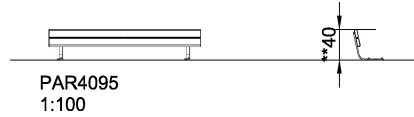

Park equipment

Category

Benches, tables & signs

Total height (CM)40

* = Highest designated play surface.
** = Total height of product.

Weight/heaviest parts	kg.	Installation (Manpower)	Persons
Concrete required	NaN m3	Installation (Hours)	Hours
Foundation amount/footing	NaN	Excavation	NaN m3