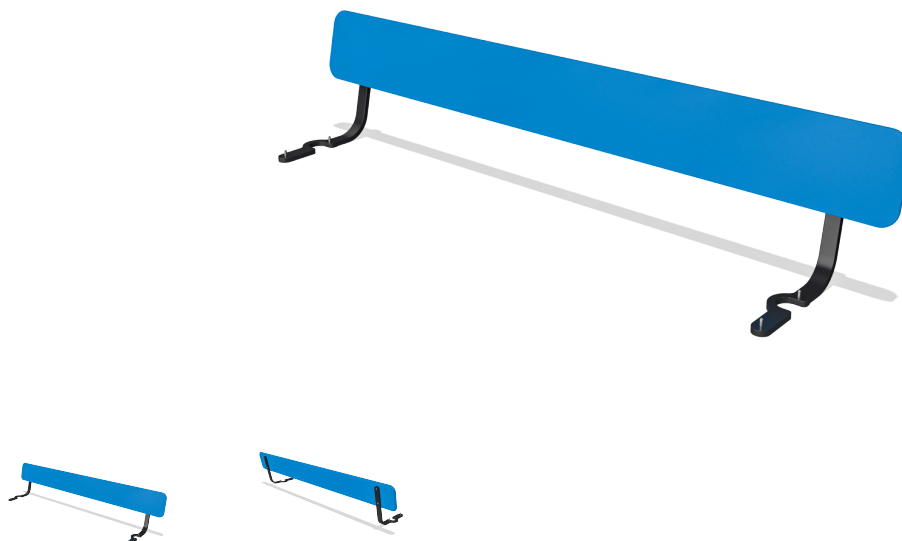

PAR4095

AGORA PICNIC BLUE HPL BACKREST MODULE

INCLUSIVE DESIGN AS STANDARD

AGORA is developed according to the latest inclusive design principles for outdoor furnishing without compromising on design qualities. KOMPAN truly believes in making public spaces more attractive and accessible for all.

FLEXIBLE DESIGN

AGORA offers a high level of flexibility when it comes to anchoring, color and material options in order to inspire architectural creativity and to fit the site specific requirements for individual customer projects.

DURABLE DESIGN

AGORA comes in durable and robust design, and is manufactured in low maintenance materials to ensure long lasting outdoor solutions with the lowest possible total cost of ownership.

Product Line