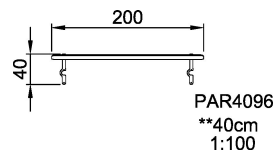

Park equipment

Category

Benches, tables & signs

Total height (CM)40

* = Highest designated play surface.
** = Total height of product.

Weight/heaviest parts	kg.	Installation (Manpower)	Persons
Concrete required	NaN m3	Installation (Hours)	Hours
Foundation amount/footing	NaN	Excavation	NaN m3