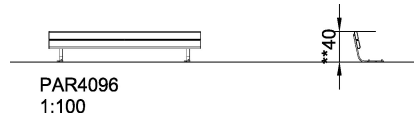

Park equipment

Category

Benches, tables & signs

Total height (CM)40

* = Highest designated play surface.
** = Total height of product.

Weight/heaviest parts	kg.	Installation (Manpower)	Persons
Concrete required	NaN m3	Installation (Hours)	Hours
Foundation amount/footing	NaN	Excavation	NaN m3