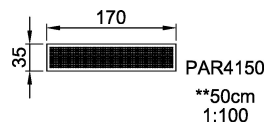

**Product Line** Outdoor Furniture

**Category** AGORA

**Total height (CM)**50

**SUR-  
FACE**

**IN-  
GROU.**

\* = Highest designated play surface.  
\*\* = Total height of product.

<b>Weight/heaviest parts</b>	kg.	<b>Installation (Manpower)</b>	Persons
<b>Concrete required</b>	NaN m3	<b>Installation (Hours)</b>	Hours
<b>Foundation amount/footing</b>	NaN	<b>Excavation</b>	NaN m3