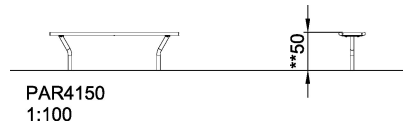

**Product Line** Outdoor Furniture

**Category** AGORA

**Total height (CM)**50

**SUR-  
FACE**

**IN-  
GROU.**

\* = Highest designated play surface.  
\*\* = Total height of product.

<b>Weight/heaviest parts</b>	kg.	<b>Installation (Manpower)</b>	Persons
<b>Concrete required</b>	NaN m3	<b>Installation (Hours)</b>	Hours
<b>Foundation amount/footing</b>	NaN	<b>Excavation</b>	NaN m3