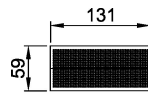

Product Line Outdoor Furniture

Category AGORA

Total height (CM)80

**SUR-
FACE**

**IN-
GROU.**

PAR4152
**80cm
1:100

PAR4152
1:100

* = Highest designated play surface.
** = Total height of product.