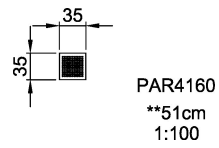

Product Line Outdoor Furniture

Category AGORA

Total height (CM)51

**SUR-
FACE**

**IN-
GROU.**

* = Highest designated play surface.
** = Total height of product.

Weight/heaviest parts	kg.	Installation (Manpower)	Persons
Concrete required	NaN m3	Installation (Hours)	Hours
Foundation amount/footing	NaN	Excavation	NaN m3