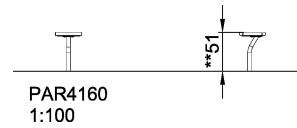

Product Line Outdoor Furniture

Category AGORA

Total height (CM)51

**SUR-
FACE**

**IN-
GROU.**

* = Highest designated play surface.
** = Total height of product.

Weight/heaviest parts	kg.	Installation (Manpower)	Persons
Concrete required	NaN m3	Installation (Hours)	Hours
Foundation amount/footing	NaN	Excavation	NaN m3