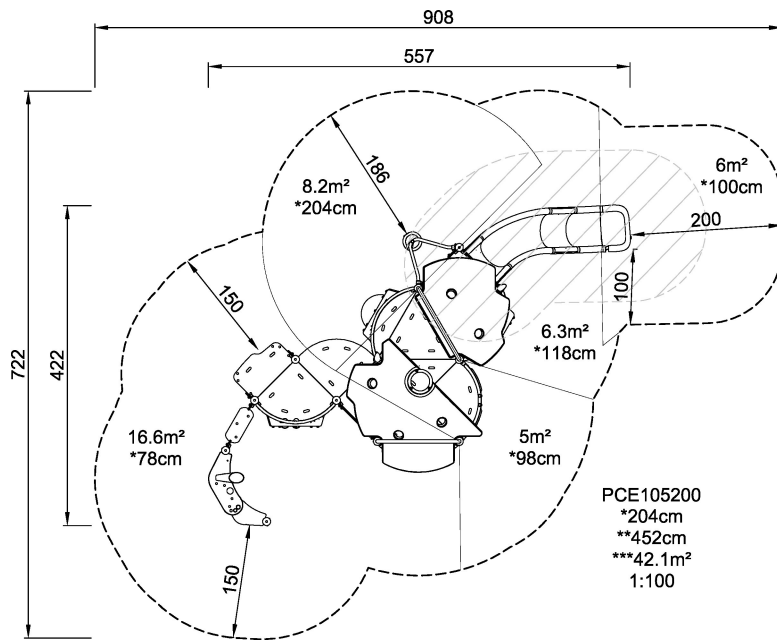

The Originator, with its many varied levels and play panels, is a huge attraction to toddlers. The variation of play spaces and activities builds layers of play opportunities that make the children want to come back time after time. The wall climbers provide climbing to two levels, presenting varied play challenges and training major muscle groups. From the highest platform, a slide and a curly climber offer varied rides down to ground level. The sliding or gliding and rotating down trains spatial awareness, an important motor skill for judging distances, which is vital in traffic. At ground level, posts define spaces for role play and the sand corner adds creative play. The face panel on an elevated level can be used to express feelings whilst the many meeting points add social interaction to the Originator's benefits.

Product Line	ELEMENTS™
Category	ELEMENTS™ GROW
Age group	2+
Max. fall height (CM)	204
Total height (CM)	452
Safety Zone	42.1 m2

* = Highest designated play surface.
** = Total height of product.

Weight/heaviest parts	kg.	Installation (Manpower)	Persons
Concrete required	NaN m ³	Installation (Hours)	Hours
Foundation amount/footing	NaN	Excavation	NaN m ³