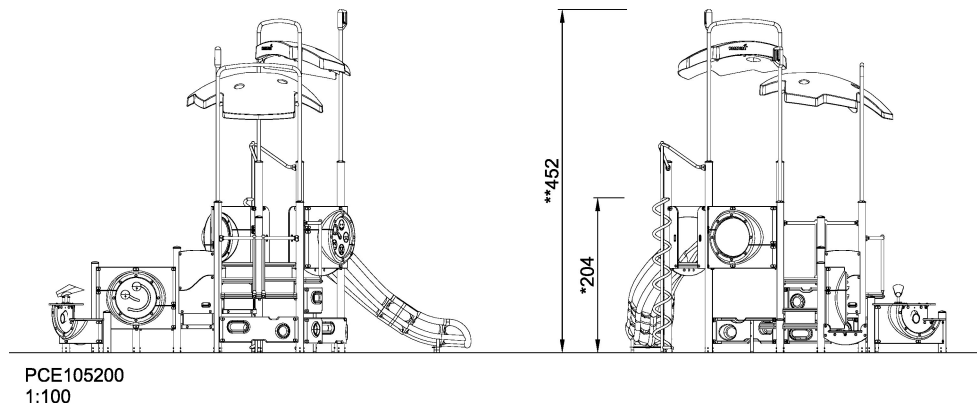

The Originator, with its many varied levels and play panels, is a huge attraction to toddlers. The variation of play spaces and activities builds layers of play opportunities that make the children want to come back time after time. The wall climbers provide climbing to two levels, presenting varied play challenges and training major muscle groups. From the highest platform, a slide and a curly climber offer varied rides down to ground level. The sliding or gliding and rotating down trains spatial awareness, an important motor skill for judging distances, which is vital in traffic. At ground level, posts define spaces for role play and the sand corner adds creative play. The face panel on an elevated level can be used to express feelings whilst the many meeting points add social interaction to the Originator's benefits.

Product Line	ELEMENTS™
Category	ELEMENTS™ GROW
Age group	2+
Max. fall height (CM)	204
Total height (CM)	452
Safety Zone	42.1 m2

* = Highest designated play surface.
** = Total height of product.

Weight/heaviest parts	kg.	Installation (Manpower)	Persons
Concrete required	NaN m ³	Installation (Hours)	Hours
Foundation amount/footing	NaN	Excavation	NaN m ³