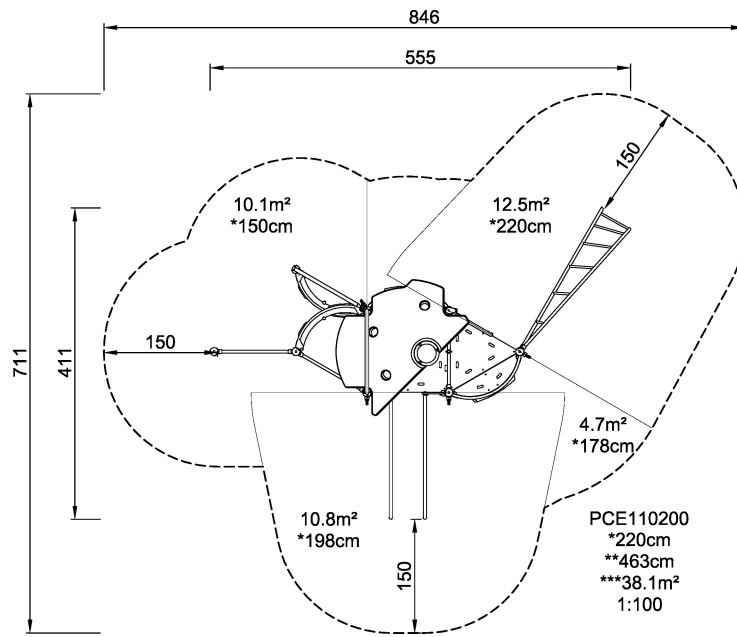

Product Line	ELEMENTS™
Category	ELEMENTS™ GO
Age group	6+
Max. fall height (CM)	220
Total height (CM)	463
Safety Zone	38.1 m2

WONDER

SENSORY

JUMP

HANG IN ARMS

BALANCE

CLIMB

SOCIALIZE

SWAY

GUIDE

PULL

RULES PLAY

**SUR-
FACE**

**IN-
GROU.**

* = Highest designated play surface.
** = Total height of product.

Weight/heaviest parts	kg.	Installation (Manpower)	Persons
Concrete required	NaN m ³	Installation (Hours)	Hours
Foundation amount/footing	NaN	Excavation	NaN m ³