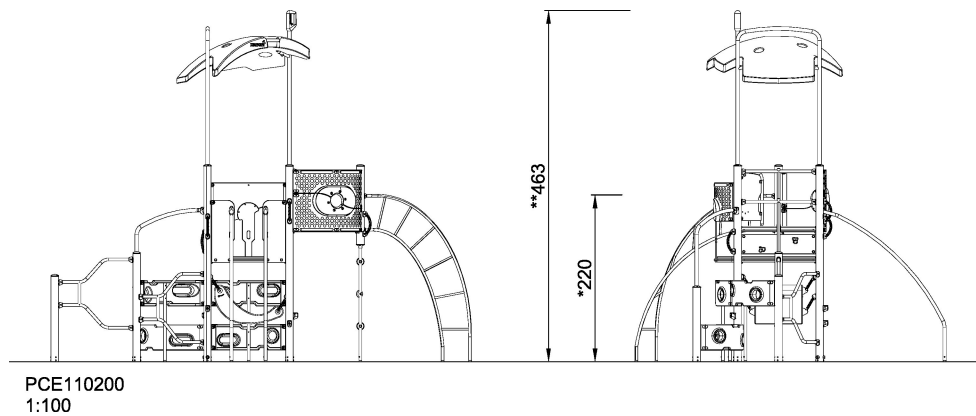

Product Line	ELEMENTS™
Category	ELEMENTS™ GO
Age group	6+
Max. fall height (CM)	220
Total height (CM)	463
Safety Zone	38.1 m2

WONDER

SENSORY

JUMP

HANG IN ARMS

BALANCE

CLIMB

SOCIALIZE

SWAY

GUIDE

PULL

RULES PLAY

**SUR-
FACE**

**IN-
GROU.**

* = Highest designated play surface.
** = Total height of product.

Weight/heaviest parts	kg.	Installation (Manpower)	Persons
Concrete required	NaN m ³	Installation (Hours)	Hours
Foundation amount/footing	NaN	Excavation	NaN m ³