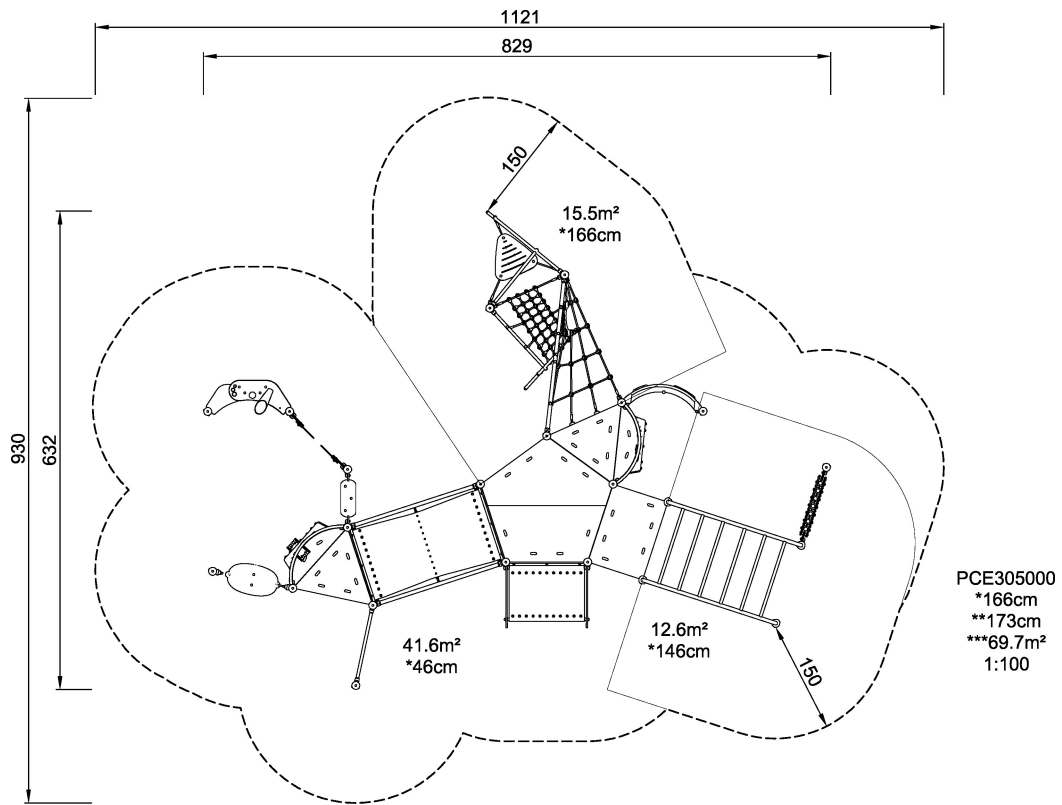

PCE3050
Creator

The Creator is the ultimately versatile unit for the youngest players. The varied activities make them return again and again. All activities support the fundamental development of physical, social-emotional cognitive and creative skills. The bouncy and swaying rubber features are responsive, which toddlers love. In addition it trains the understanding of cause-and-effect and the turn-taking skills. The membrane bridge builds coordination and bone density when children jump. The net and monkey bars develop cross-coordination and upper body strength. The nice play corner and panels at ground level add sensory play events, such as music and sound, and promotes dexterity as well as logical thinking skills. Ground level transparent play events mean communication throughout and play for all abilities.

Product Line	ELEMENTS™
Category	ELEMENTS™ GROW
Age group	2+
Max. fall height (CM)	166
Total height (CM)	173
Safety Zone	69.7 m2

PCE305000
1:100

* = Highest designated play surface.
** = Total height of product.

Weight/heaviest parts	kg.	Installation (Manpower)	Persons
Concrete required	NaN m ³	Installation (Hours)	Hours
Foundation amount/footing	NaN	Excavation	NaN m ³