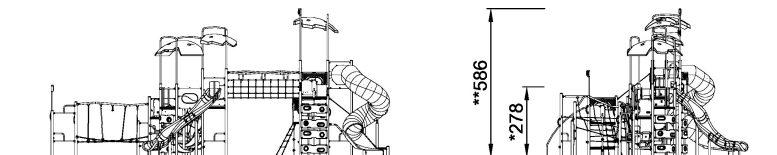

Product Line	ELEMENTS™
Category	ELEMENTS™ GO
Age group	6+
Max. fall height (CM)	278
Total height (CM)	586
Safety Zone	122.5 m2

SENSORY

JUMP

HANG IN ARMS

BALANCE

BOUNCE

CLIMB

SLIDE

SOCIALIZE

SWAY

GLIDE

PULL

RULES PLAY

**SUR-
FACE**

**IN-
GROU.**

PCE310100
1:300

* = Highest designated play surface.
** = Total height of product.

Weight/heaviest parts	kg.	Installation (Manpower)	Persons
Concrete required	NaN m3	Installation (Hours)	Hours
Foundation amount/footing	NaN	Excavation	NaN m3