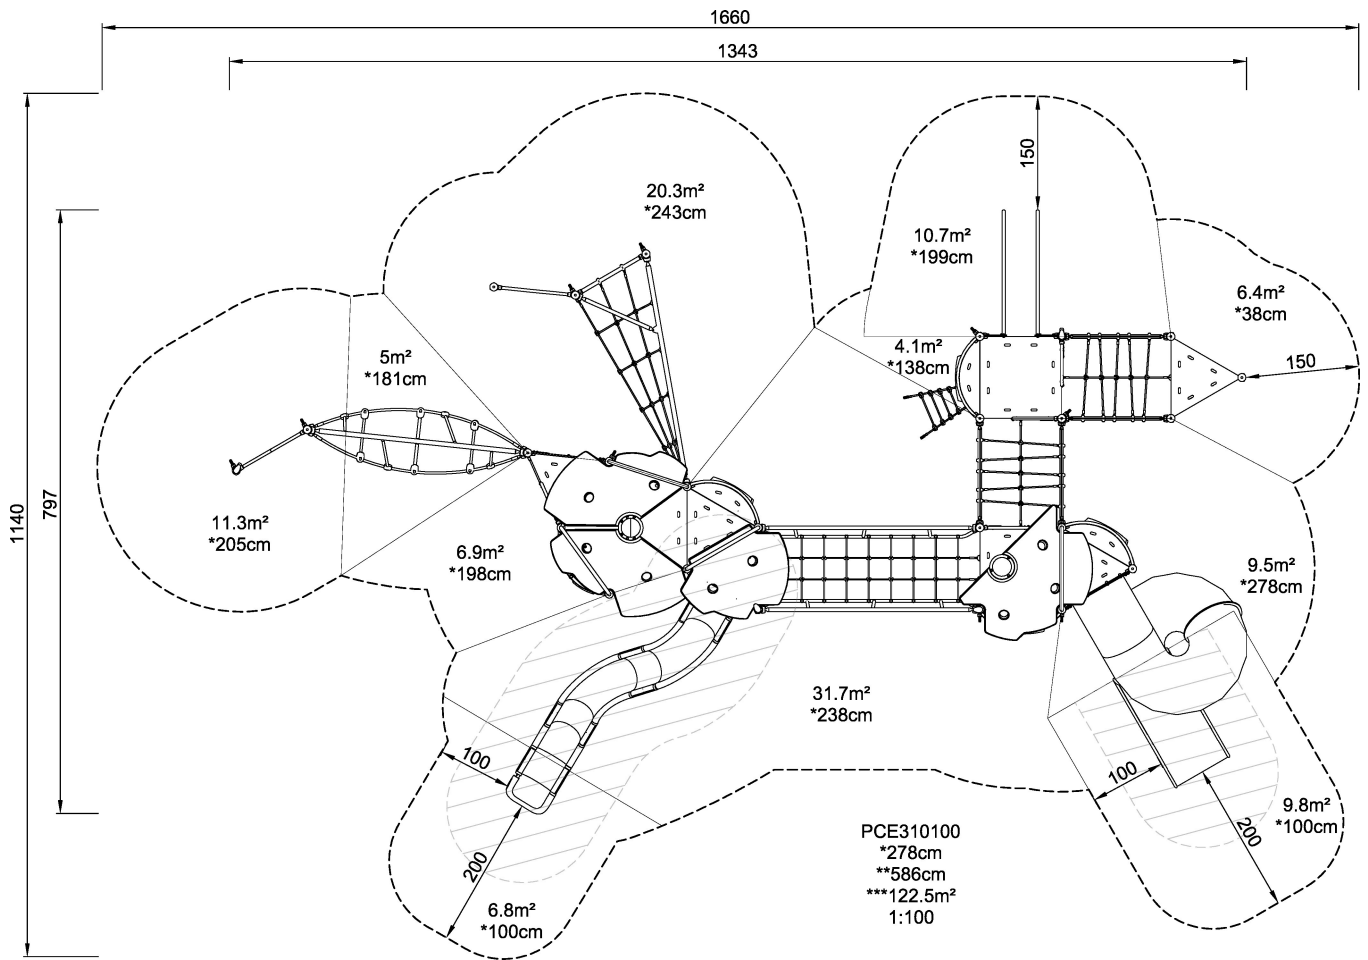

Product Line	ELEMENTS™
Category	ELEMENTS™ GO
Age group	6+
Max. fall height (CM)	278
Total height (CM)	586
Safety Zone	122.5 m2

SENSORY

JUMP

HANG IN ARMS

BALANCE

BOUNCE

CLIMB

SLIDE

SOCIALIZE

SWAY

GLIDE

PULL

RULES PLAY

**SUR-
FACE**

**IN-
GROU.**

PCE310100
1:300

* = Highest designated play surface.
** = Total height of product.

Weight/heaviest parts	kg.	Installation (Manpower)	Persons
Concrete required	NaN m3	Installation (Hours)	Hours
Foundation amount/footing	NaN	Excavation	NaN m3