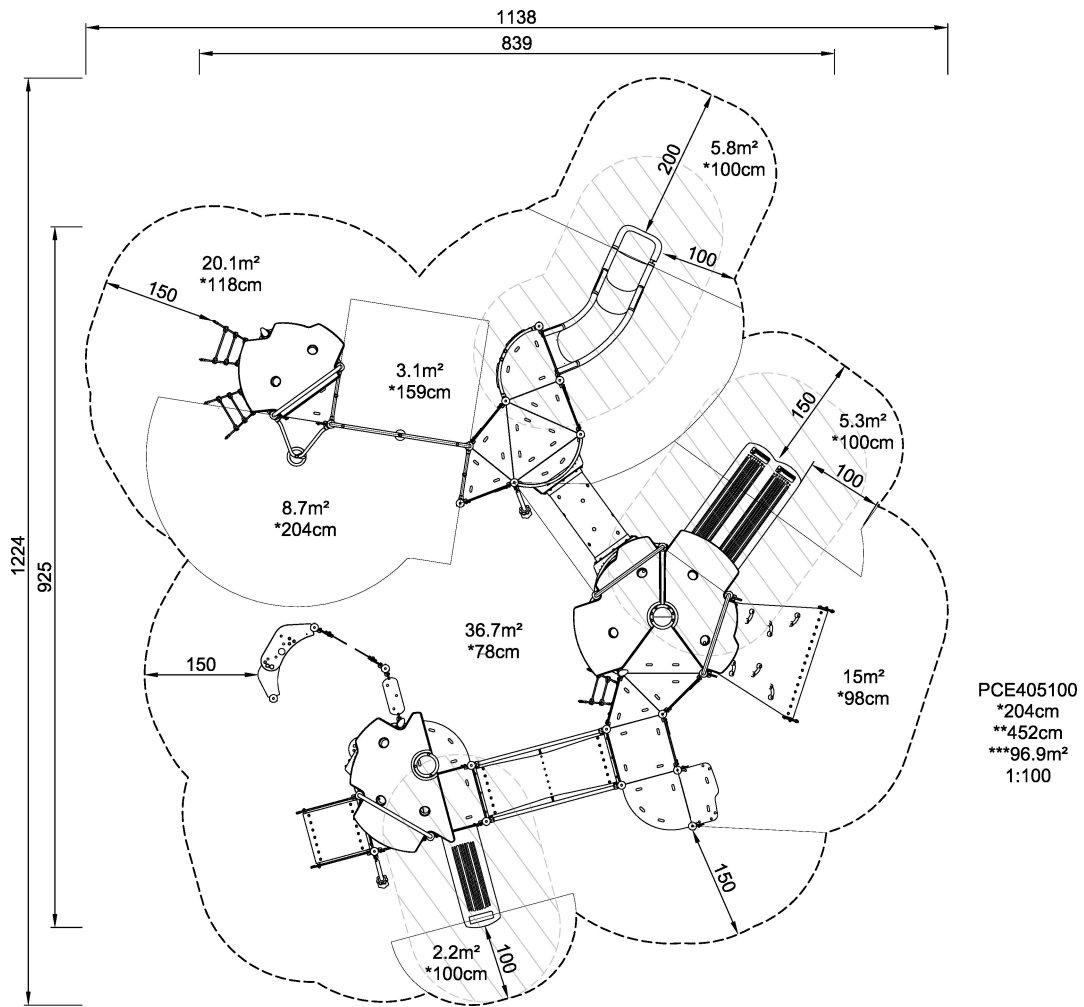

The Hiker is a phenomenally spacious and truly varied play structure offering physical, social-emotional and cognitive-creative activities for large groups of the younger children. The fun activities attract children back time after time. The bouncy climbing access is a physical and social play opportunity, as are the climbing nets, sturdy panel climbing walls, stairs and rope ladders. The features are a huge factor in training the cross-coordination and spatial awareness of toddlers. These are motor skills, fundamental for managing vital proficiencies like spatial awareness and its importance with road safety. On the elevated level, a vast selection of bridges and egresses ensure thrilling play, stimulating social interaction and turn-taking skills. At ground level, many corners for quieter and sensory play add training of dexterity and thinking skills, for all abilities.

<b>Product Line</b>	ELEMENTS™
<b>Category</b>	ELEMENTS™ GROW
<b>Age group</b>	2+
<b>Max. fall height (CM)</b>	204
<b>Total height (CM)</b>	452
<b>Safety Zone</b>	96.9 m2

PCE405100  
1:100

\* = Highest designated play surface.  
\*\* = Total height of product.

<b>Weight/heaviest parts</b>	kg.	<b>Installation (Manpower)</b>	Persons
<b>Concrete required</b>	NaN m3	<b>Installation (Hours)</b>	Hours
<b>Foundation amount/footing</b>	NaN	<b>Excavation</b>	NaN m3