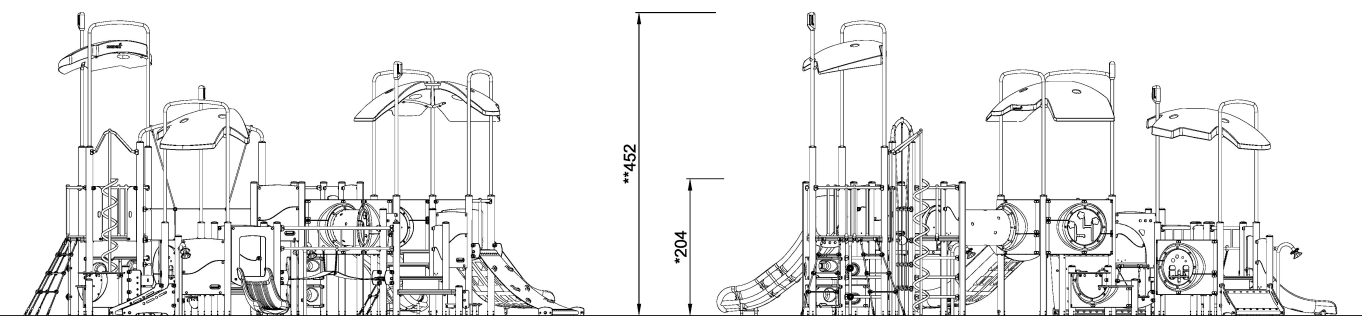

The Hiker is a phenomenally spacious and truly varied play structure offering physical, social-emotional and cognitive-creative activities for large groups of the younger children. The fun activities attract children back time after time. The bouncy climbing access is a physical and social play opportunity, as are the climbing nets, sturdy panel climbing walls, stairs and rope ladders. The features are a huge factor in training the cross-coordination and spatial awareness of toddlers. These are motor skills, fundamental for managing vital proficiencies like spatial awareness and its importance with road safety. On the elevated level, a vast selection of bridges and egresses ensure thrilling play, stimulating social interaction and turn-taking skills. At ground level, many corners for quieter and sensory play add training of dexterity and thinking skills, for all abilities.

<b>Product Line</b>	ELEMENTS™
<b>Category</b>	ELEMENTS™ GROW
<b>Age group</b>	2+
<b>Max. fall height (CM)</b>	204
<b>Total height (CM)</b>	452
<b>Safety Zone</b>	96.9 m2

PCE405100  
1:100

\* = Highest designated play surface.  
\*\* = Total height of product.