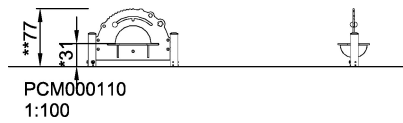

PCM0001
Play counter

The Talk& Tumble Counter is a great space creator, inviting physical and social interaction from one side to the other in just the right size for toddlers.

Product Line	Themed Play
Category	Toddler play
Age group	1 - 4
Max. fall height (CM)	31
Total height (CM)	77
Safety Zone	11.3 m2

SUR-FACE

ASTM

PCM000110
*31cm
**77cm
***11.3m²
1:100

PCM000110
1:100

* = Highest designated play surface.
** = Total height of product.

Weight/heaviest parts	kg.	Installation (Manpower)	Persons
Concrete required	NaN m3	Installation (Hours)	Hours
Foundation amount/footing	NaN	Excavation	NaN m3