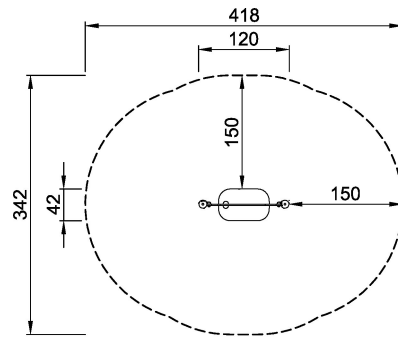

PCM0001
Play counter

The Talk& Tumble Counter is a great space creator, inviting physical and social interaction from one side to the other in just the right size for toddlers.

Product Line	Themed Play
Category	Toddler play
Age group	1 - 4
Max. fall height (CM)	31
Total height (CM)	77
Safety Zone	11.3 m2

SUR-FACE

ASTM

PCM000110
*31cm
**77cm
***11.3m²
1:100

PCM000110
1:100

* = Highest designated play surface.
** = Total height of product.

Weight/heaviest parts	kg.	Installation (Manpower)	Persons
Concrete required	NaN m3	Installation (Hours)	Hours
Foundation amount/footing	NaN	Excavation	NaN m3