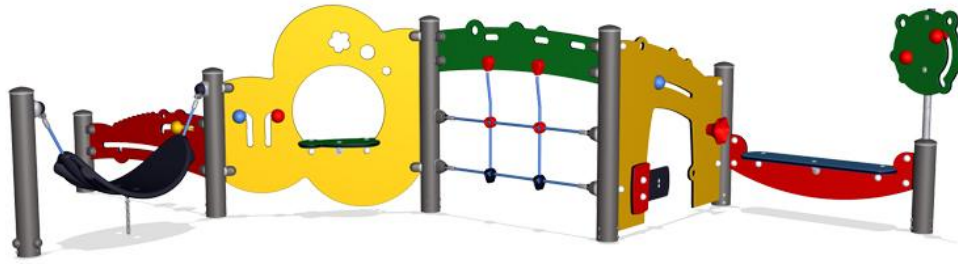

PCM0004

Play and Stay with net

This is the ultimate toddler parcours piece: a huge array of physical, social and cognitive play experiences are offered in this space creating combination of play units, which makes a whole toddler play trim trail.

Product Line	Themed Play
Category	Toddler play
Age group	1 - 4
Max. fall height (CM)	99
Total height (CM)	107
Safety Zone	26.1 m ²

SOCIALIZE

CLIMB

CONSTRUCT

DRAMATIC PLAY

INCLUSIVE

SUR-FACE

ADA / INCLUSIVE