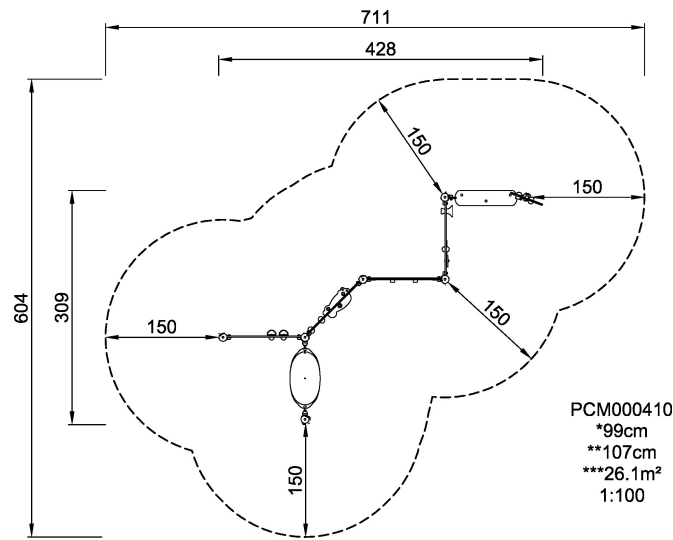

Product Line	Themed Play
Category	Toddler play
Age group	1 - 4
Max. fall height (CM)	99
Total height (CM)	107
Safety Zone	26.1 m ²

SOCIALIZE

CLIMB

CONSTRUCT

DRAMATIC PLAY

INCLUSIVE

SUR-FACE

ADA / INCLUSIVE

ASTM

* = Highest designated play surface.
** = Total height of product.

Weight/heaviest parts	kg.	Installation (Manpower)	Persons
Concrete required	NaN m ³	Installation (Hours)	Hours
Foundation amount/footing	NaN	Excavation	NaN m ³