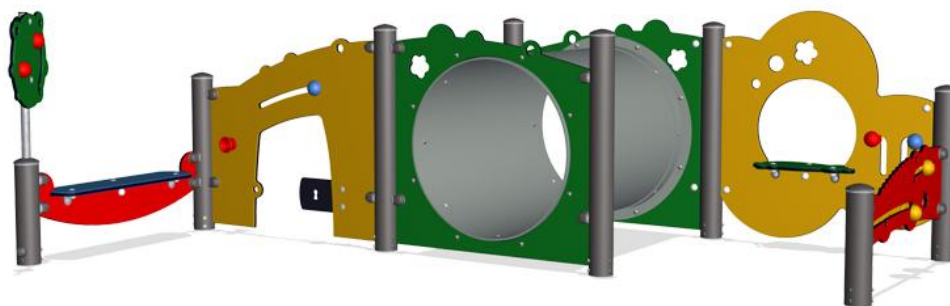

PCM0005

Play and Stay with tunnel

Toddlers love peek-a-boo games. This unit allows for that with the big tunnel as its centre piece. The Talk and Tumble with Tunnel offers a huge array of physical, social and cognitive play experiences, with a focus on the social interaction.

Product Line	Themed Play
Category	Toddler play
Age group	1 - 4
Max. fall height (CM)	37
Total height (CM)	107
Safety Zone	25.7 m ²

SOCIALIZE

CLIMB

CONSTRUCT

DRAMATIC PLAY

INCLUSIVE

SURFACE

ADA / INCLUSIVE

ASTM

* = Highest designated play surface.
** = Total height of product.

Weight/heaviest parts	kg.	Installation (Manpower)	Persons
Concrete required	NaN m3	Installation (Hours)	Hours
Foundation amount/footing	NaN	Excavation	NaN m3