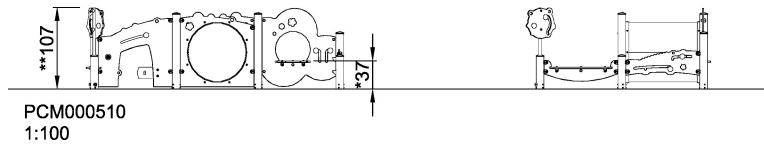

Product Line	Themed Play
Category	Toddler play
Age group	1 - 4
Max. fall height (CM)	37
Total height (CM)	107
Safety Zone	25.7 m ²

SOCIALIZE

CLIMB

CONSTRUCT

DRAMATIC PLAY

INCLUSIVE

SURFACE

ADA / INCLUSIVE

ASTM

* = Highest designated play surface.
** = Total height of product.

Weight/heaviest parts	kg.	Installation (Manpower)	Persons
Concrete required	NaN m3	Installation (Hours)	Hours
Foundation amount/footing	NaN	Excavation	NaN m3