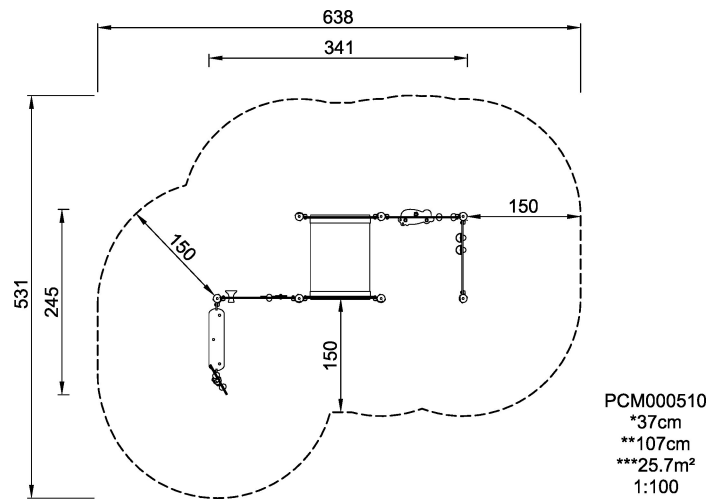

Product Line	Themed Play
Category	Toddler play
Age group	1 - 4
Max. fall height (CM)	37
Total height (CM)	107
Safety Zone	25.7 m ²

SOCIALIZE

CLIMB

CONSTRUCT

DRAMATIC PLAY

INCLUSIVE

SURFACE

ADA / INCLUSIVE

ASTM

* = Highest designated play surface.
** = Total height of product.

Weight/heaviest parts	kg.	Installation (Manpower)	Persons
Concrete required	NaN m3	Installation (Hours)	Hours
Foundation amount/footing	NaN	Excavation	NaN m3