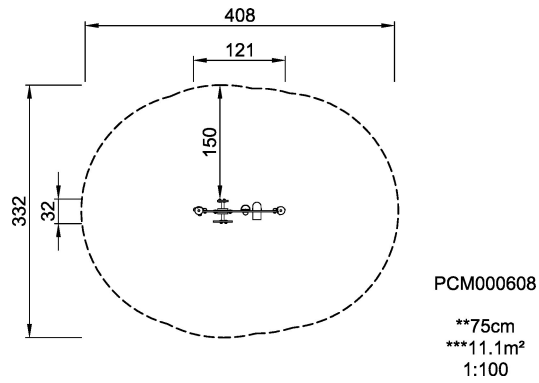

Product Line	Themed Play
Category	Toddler play
Age group	2 - 8
Total height (CM)	75
Safety Zone	11.1 m2

SOCIALIZE

DRAMATIC PLAY

INCLUSIVE

SURFACE

ADA / INCLUSIVE

ASTM

* = Highest designated play surface.
 ** = Total height of product.