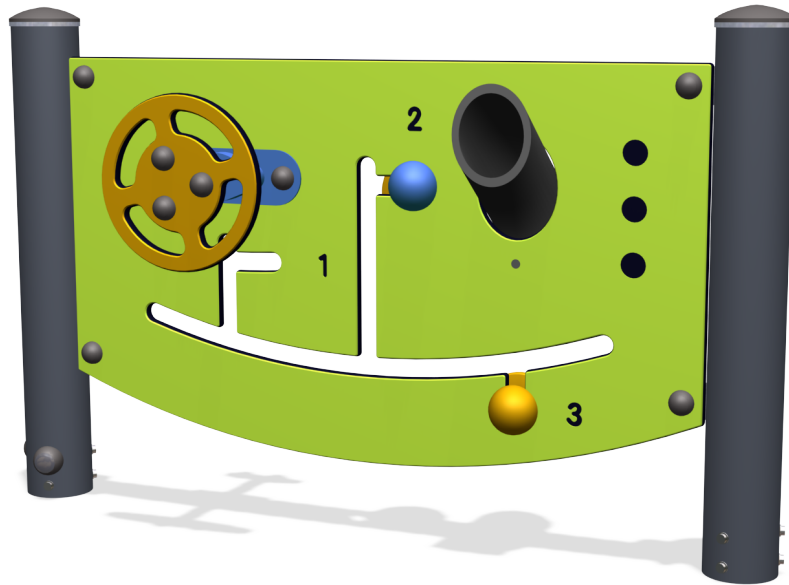

PCM0006

Manipulative Play Panel

KOMPAN[®]
Let's play

The manipulative play panel offers ample opportunity for cause-and-effect and sand play. The numbers can be named and used in play, supporting the child's communication, language and the understanding of numeracy. On the one side, play spheres can be manipulated around the grooves and the steering wheel can set the pace and offer role play scenarios.

Product Line	Themed Play
Category	Toddler play
Age group	2 - 8
Total height (CM)	75
Safety Zone	11.1 m2

SOCIALIZE

DRAMATIC PLAY

INCLUSIVE

SURFACE

ADA / INCLUSIVE

ASTM

* = Highest designated play surface.
 ** = Total height of product.