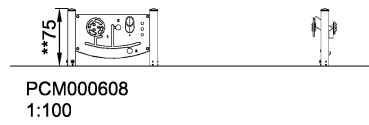

Product Line	Themed Play
Category	Toddler play
Age group	2 - 8
Total height (CM)	75
Safety Zone	11.1 m2

SOCIALIZE

DRAMATIC PLAY

INCLUSIVE

SURFACE

ADA / INCLUSIVE

ASTM

* = Highest designated play surface.
 ** = Total height of product.

Weight/heaviest parts	kg.	Installation (Manpower)	Persons
Concrete required	NaN m ³	Installation (Hours)	Hours
Foundation amount/footing	NaN	Excavation	NaN m ³