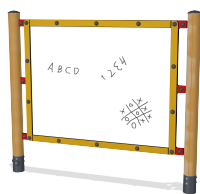

# Magnetic Whiteboard

<b>Product Line</b>	Themed Play
<b>Category</b>	Toddler play
<b>Age group</b>	2 - 8
<b>Total height (CM)</b>	140
<b>Safety Zone</b>	12.3 m2

SOCIALIZE

CONSTRUCT

DRAMATIC PLAY

INCLUSIVE

SURFACE

ADA / INCLUSIVE

ASTM

PCM001308  
1:100

\* = Highest designated play surface.  
\*\* = Total height of product.

<b>Weight/heaviest parts</b>	kg.	<b>Installation (Manpower)</b>	Persons
<b>Concrete required</b>	NaN m3	<b>Installation (Hours)</b>	Hours
<b>Foundation amount/footing</b>	NaN	<b>Excavation</b>	NaN m3