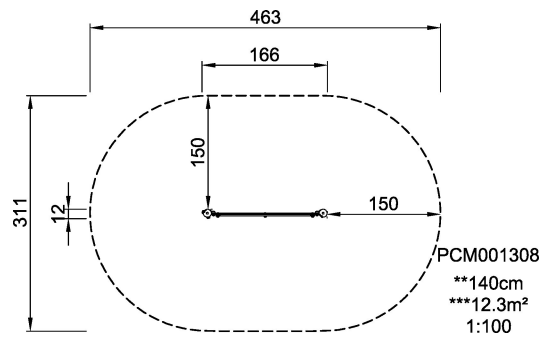

# Magnetic Whiteboard

<b>Product Line</b>	Themed Play
<b>Category</b>	Toddler play
<b>Age group</b>	2 - 8
<b>Total height (CM)</b>	140
<b>Safety Zone</b>	12.3 m2

SOCIALIZE

CONSTRUCT

DRAMATIC PLAY

INCLUSIVE

SURFACE

ADA / INCLUSIVE

ASTM

PCM001308  
1:100

\* = Highest designated play surface.  
\*\* = Total height of product.

<b>Weight/heaviest parts</b>	kg.	<b>Installation (Manpower)</b>	Persons
<b>Concrete required</b>	NaN m3	<b>Installation (Hours)</b>	Hours
<b>Foundation amount/footing</b>	NaN	<b>Excavation</b>	NaN m3