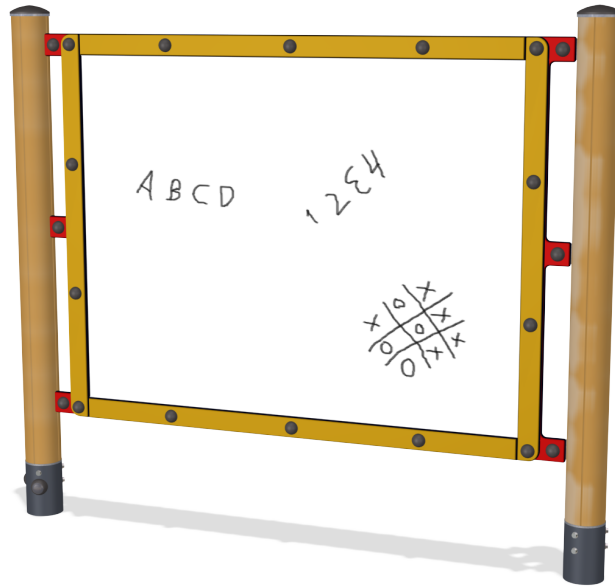

# Magnetic Whiteboard

<b>Product Line</b>	Themed Play
<b>Category</b>	Toddler play
<b>Age group</b>	2 - 8
<b>Total height (CM)</b>	140
<b>Safety Zone</b>	12.3 m2

SOCIALIZE

CONSTRUCT

DRAMATIC PLAY

INCLUSIVE

SURFACE

ADA / INCLUSIVE

ASTM

PCM001308  
1:100

\* = Highest designated play surface.  
\*\* = Total height of product.

<b>Weight/heaviest parts</b>	kg.	<b>Installation (Manpower)</b>	Persons
<b>Concrete required</b>	NaN m3	<b>Installation (Hours)</b>	Hours
<b>Foundation amount/footing</b>	NaN	<b>Excavation</b>	NaN m3