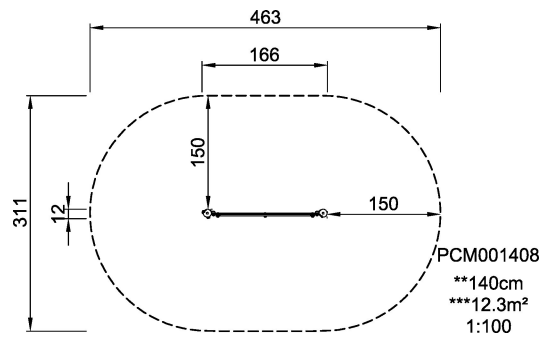

PCM0014

Drawing Window

KOMPAN[®]
Let's play

Product Line	Themed Play
Category	Toddler play
Age group	2 - 8
Total height (CM)	140
Safety Zone	12.3 m2

SOCIALIZE

CONSTRUCT

DRAMATIC
PLAY

INCLUSIVE

SUR-
FACE

ADA / INCLUSIVE

ASTM

* = Highest designated play surface.
** = Total height of product.

Weight/heaviest parts	kg.	Installation (Manpower)	Persons
Concrete required	NaN m3	Installation (Hours)	Hours
Foundation amount/footing	NaN	Excavation	NaN m3