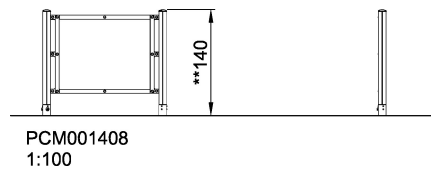

PCM0014

Drawing Window

KOMPAN[®]
Let's play

Product Line	Themed Play
Category	Toddler play
Age group	2 - 8
Total height (CM)	140
Safety Zone	12.3 m2

SOCIALIZE

CONSTRUCT

DRAMATIC
PLAY

INCLUSIVE

SUR-
FACE

ADA / INCLUSIVE

ASTM

* = Highest designated play surface.
** = Total height of product.

Weight/heaviest parts	kg.	Installation (Manpower)	Persons
Concrete required	NaN m3	Installation (Hours)	Hours
Foundation amount/footing	NaN	Excavation	NaN m3