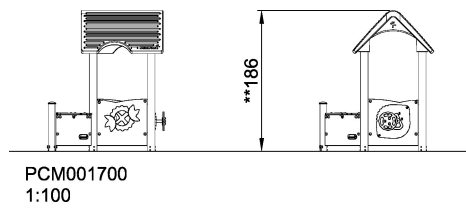

PCM001700

Playhouse with outside desk, steel posts

KOMPAN
Let's play

In addition to being a recognizable home-theme structure, this playhouse also features four extra activities that greatly increase play value. The driving panel features a steering wheel creating dramatic play and the port window will make children interact, while the crawl-through panel encourages children to crawl and explore. The shop counter with a conveyer belt made of small wheels, will provide a fun tactile sensation for toddlers to explore.

Product Line	Traditional Play
Category	Playhouses
Age group	1 - 6
Total height (CM)	186
Safety Zone	15.5 m ²

IN-
GROU.

* = Highest designated play surface.
 ** = Total height of product.

Weight/heaviest parts	kg.	Installation (Manpower)	Persons
Concrete required	NaN m ³	Installation (Hours)	Hours
Foundation amount/footing	NaN	Excavation	NaN m ³