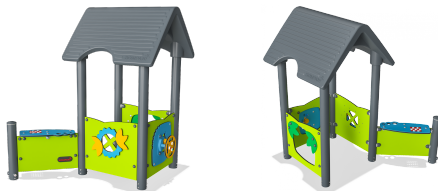

PCM001700

Playhouse with outside desk, steel posts

KOMPAN
Let's play

In addition to being a recognizable home-theme structure, this playhouse also features four extra activities that greatly increase play value. The driving panel features a steering wheel creating dramatic play and the port window will make children interact, while the crawl-through panel encourages children to crawl and explore. The shop counter with a conveyer belt made of small wheels, will provide a fun tactile sensation for toddlers to explore.

Product Line	Traditional Play
Category	Playhouses
Age group	1 - 6
Total height (CM)	186
Safety Zone	15.5 m ²

IN-
GROU.

* = Highest designated play surface.
 ** = Total height of product.

Weight/heaviest parts	kg.	Installation (Manpower)	Persons
Concrete required	NaN m ³	Installation (Hours)	Hours
Foundation amount/footing	NaN	Excavation	NaN m ³