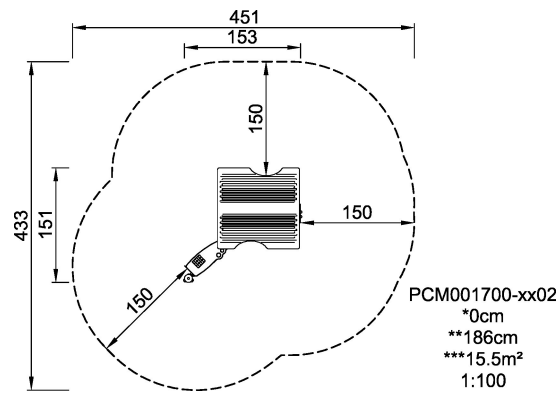

PCM001700

Playhouse with outside desk, steel posts

KOMPAN
Let's play

In addition to being a recognizable home-theme structure, this playhouse also features four extra activities that greatly increase play value. The driving panel features a steering wheel creating dramatic play and the port window will make children interact, while the crawl-through panel encourages children to crawl and explore. The shop counter with a conveyer belt made of small wheels, will provide a fun tactile sensation for toddlers to explore.

Product Line	Traditional Play
Category	Playhouses
Age group	1 - 6
Total height (CM)	186
Safety Zone	15.5 m ²

IN-
GROU.

* = Highest designated play surface.
 ** = Total height of product.

Weight/heaviest parts	kg.	Installation (Manpower)	Persons
Concrete required	NaN m ³	Installation (Hours)	Hours
Foundation amount/footing	NaN	Excavation	NaN m ³