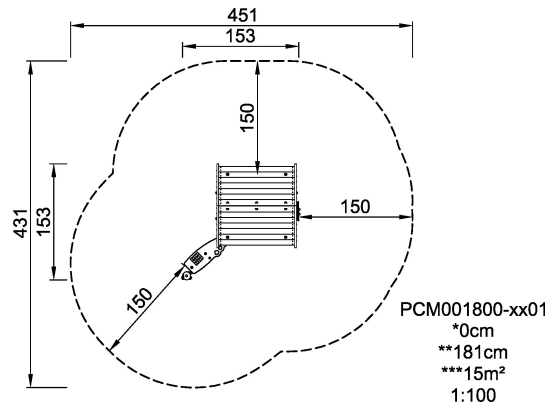

PCM001800

Multi deck play tower, wood posts

KOMPAN[®]
Let's play

Besides the recognizable home-theme structure this playhouse offers four extra activities. The driving panel will encourage dramatic play, and the numbered gear shift will help them learn early numeracy. A port window is the perfect panel for peeking through while a crawl-through with flaps encourages children to explore. The panels are accessible from both sides allowing at least two children to play with them at any time.

Product Line	Traditional Play
Category	Playhouses
Age group	1 - 6
Total height (CM)	181
Safety Zone	15 m2

IN-
GROU.

* = Highest designated play surface.
** = Total height of product.

Weight/heaviest parts	kg.	Installation (Manpower)	Persons
Concrete required	NaN m ³	Installation (Hours)	Hours
Foundation amount/footing	NaN	Excavation	NaN m ³