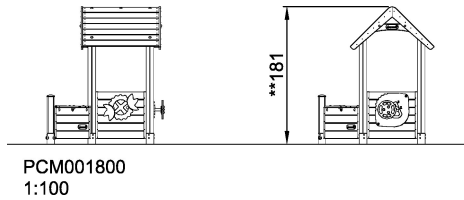

PCM001800

Multi deck play tower, wood posts

KOMPAN[®]
Let's play

Besides the recognizable home-theme structure this playhouse offers four extra activities. The driving panel will encourage dramatic play, and the numbered gear shift will help them learn early numeracy. A port window is the perfect panel for peeking through while a crawl-through with flaps encourages children to explore. The panels are accessible from both sides allowing at least two children to play with them at any time.

Product Line	Traditional Play
Category	Playhouses
Age group	1 - 6
Total height (CM)	181
Safety Zone	15 m2

IN-
GROU.

* = Highest designated play surface.
** = Total height of product.

Weight/heaviest parts	kg.	Installation (Manpower)	Persons
Concrete required	NaN m ³	Installation (Hours)	Hours
Foundation amount/footing	NaN	Excavation	NaN m ³