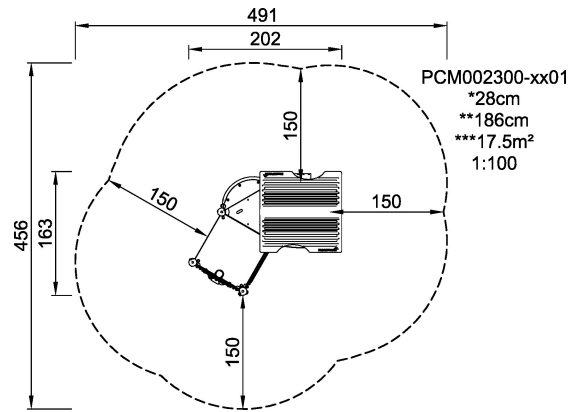

Product Line	Traditional Play
Category	Playhouses
Age group	1 - 6
Max. fall height (CM)	28
Total height (CM)	186
Safety Zone	17.5 m ²

IN-
GROU.

* = Highest designated play surface.
** = Total height of product.