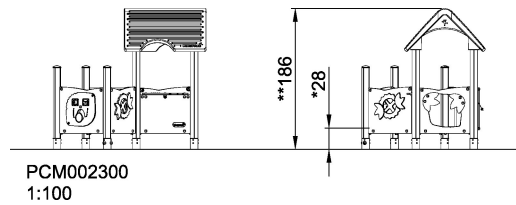

Product Line	Traditional Play
Category	Playhouses
Age group	1 - 6
Max. fall height (CM)	28
Total height (CM)	186
Safety Zone	17.5 m ²

IN-
GROU.

* = Highest designated play surface.
** = Total height of product.