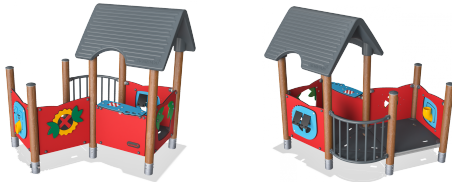

PCM002300

Playhouse with balcony, wood posts

With its balcony and five different panels this playhouse offers endless ways of fun and interaction for toddlers. Each panel encourage different kind of play and a balcony with railing will even allow care-givers to join in. Exploring, social interaction and fine-motor skills is the essence of this playhouse.

Product Line	Traditional Play
Category	Playhouses
Age group	1 - 6
Max. fall height (CM)	28
Total height (CM)	186
Safety Zone	17.5 m ²

IN-
GROU.

* = Highest designated play surface.
** = Total height of product.