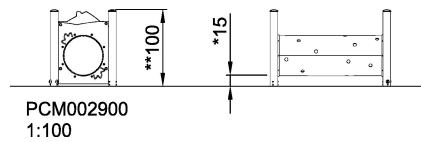

INCLUSIVE

**SUR-
FACE**

ADA / INCLUSIVE

ASTM

* = Highest designated play surface.
** = Total height of product.

Weight/heaviest parts	kg.	Installation (Manpower)	Persons
Concrete required	NaN m ³	Installation (Hours)	Hours
Foundation amount/footing	NaN	Excavation	NaN m ³