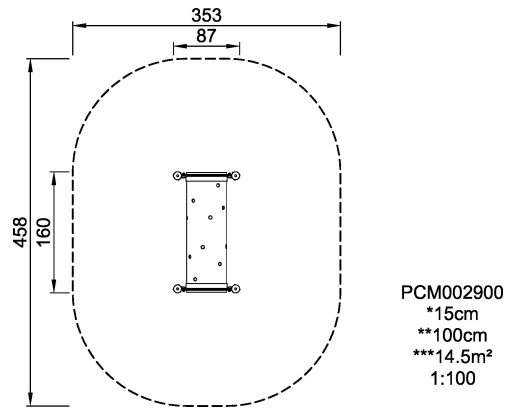

PCM002900

Peekaboo Tunnel

This bend climb and crawl tunnel is a fine place to stimulate cross-body coordination and room more children who have a lovely, sheltered meeting spot in the playground.

Product Line	Themed Play
Category	Toddler play
Age group	1 - 12
Max. fall height (CM)	15
Total height (CM)	100
Safety Zone	14.5 m ²

INCLUSIVE

**SUR-
FACE**

ADA / INCLUSIVE

ASTM

* = Highest designated play surface.
** = Total height of product.

Weight/heaviest parts	kg.	Installation (Manpower)	Persons
Concrete required	NaN m ³	Installation (Hours)	Hours
Foundation amount/footing	NaN	Excavation	NaN m ³