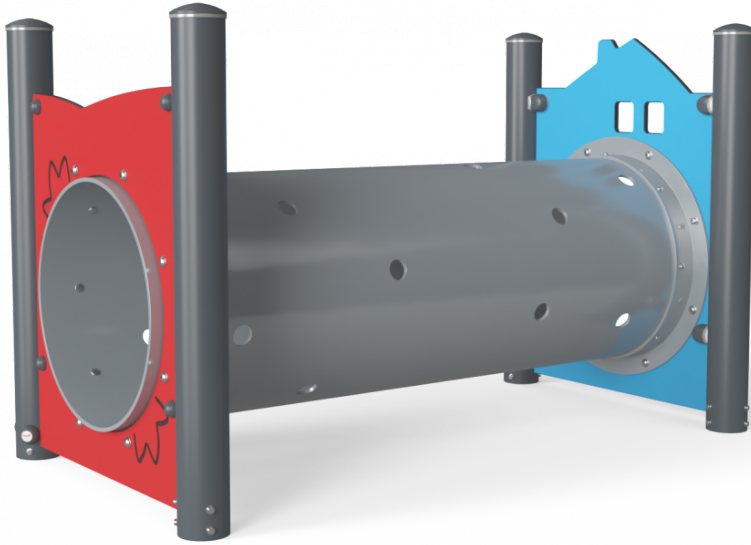

PCM002900

Peekaboo Tunnel

This bend climb and crawl tunnel is a fine place to stimulate cross-body coordination and room more children who have a lovely, sheltered meeting spot in the playground.

Product Line	Themed Play
Category	Toddler play
Age group	1 - 12
Max. fall height (CM)	15
Total height (CM)	100
Safety Zone	14.5 m ²

INCLUSIVE

**SUR-
FACE**

ADA / INCLUSIVE

ASTM

* = Highest designated play surface.
** = Total height of product.

Weight/heaviest parts	kg.	Installation (Manpower)	Persons
Concrete required	NaN m ³	Installation (Hours)	Hours
Foundation amount/footing	NaN	Excavation	NaN m ³