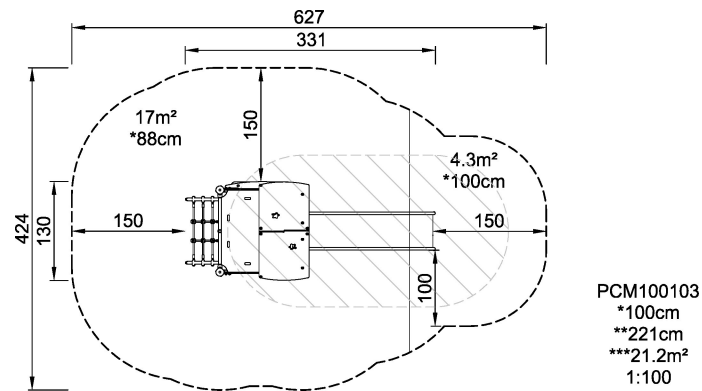

<b>Product Line</b>	Multi play structures
<b>Category</b>	MOMENTS™ Preschool
<b>Age group</b>	2 - 8
<b>Max. fall height (CM)</b>	100
<b>Total height (CM)</b>	221
<b>Safety Zone</b>	21.2 m2

**SUR-  
FACE**

\* = Highest designated play surface.

\*\* = Total height of product.

<b>Weight/heaviest parts</b>	kg.	<b>Installation (Manpower)</b>	Persons
<b>Concrete required</b>	NaN m <sup>3</sup>	<b>Installation (Hours)</b>	Hours
<b>Foundation amount/footing</b>	NaN	<b>Excavation</b>	NaN m <sup>3</sup>