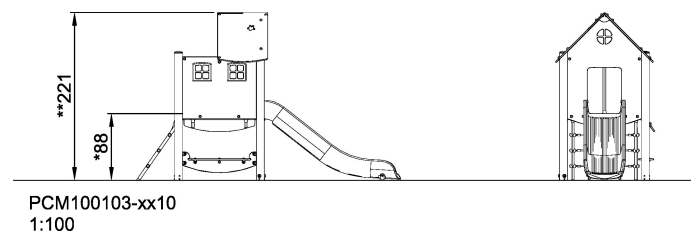

<b>Product Line</b>	Multi play structures
<b>Category</b>	MOMENTS™ Preschool
<b>Age group</b>	2 - 8
<b>Max. fall height (CM)</b>	100
<b>Total height (CM)</b>	221
<b>Safety Zone</b>	21.2 m2

**SUR-  
FACE**

\* = Highest designated play surface.

\*\* = Total height of product.

<b>Weight/heaviest parts</b>	kg.	<b>Installation (Manpower)</b>	Persons
<b>Concrete required</b>	NaN m <sup>3</sup>	<b>Installation (Hours)</b>	Hours
<b>Foundation amount/footing</b>	NaN	<b>Excavation</b>	NaN m <sup>3</sup>