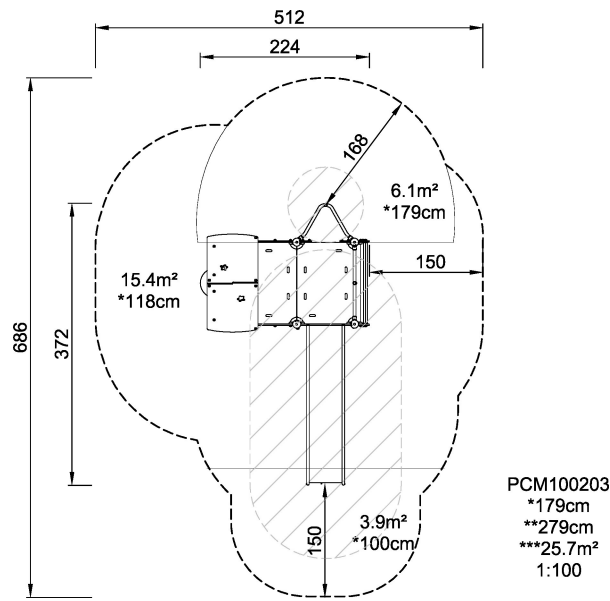

<b>Product Line</b>	Multi play structures
<b>Category</b>	MOMENTS™ Preschool
<b>Age group</b>	2 - 8
<b>Max. fall height (CM)</b>	179
<b>Total height (CM)</b>	279
<b>Safety Zone</b>	25.7 m <sup>2</sup>

SOCIALIZE

CLIMB

SLIDE

DRAMATIC PLAY

**SUR-  
FACE**

\* = Highest designated play surface.  
\*\* = Total height of product.

<b>Weight/heaviest parts</b>	kg.	<b>Installation (Manpower)</b>	Persons
<b>Concrete required</b>	NaN m <sup>3</sup>	<b>Installation (Hours)</b>	Hours
<b>Foundation amount/footing</b>	NaN	<b>Excavation</b>	NaN m <sup>3</sup>