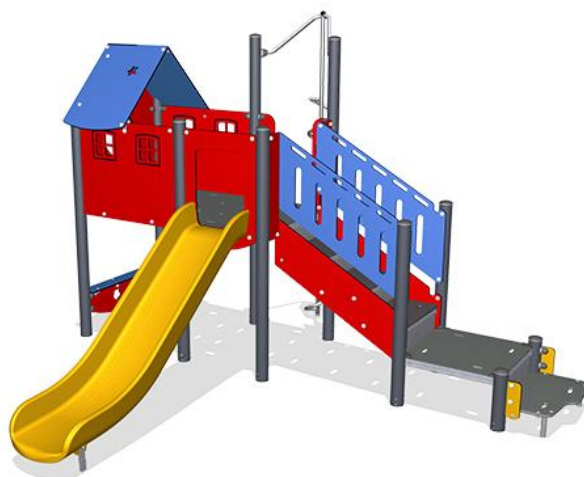

# Play Tower, Physical, ADA Stairs

The tall, roomy play house on poles can be accessed by all via the ADA staircase, wide enough to room an assistant and with good grips in the side panels and the floors. The transfer platform at the bottom of the stairway makes for a good seat as well. There are two exits: the slide, offering stomach tickling joy, worth endless loops up the stairs and down the slide. Or, even better, a seated, rotating slide movement down the curly climber, holding onto the pole in the middle for extra support.