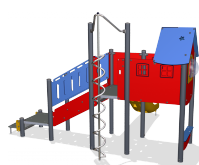

# Play Tower, Physical, ADA Stairs

The tall, roomy play house on poles can be accessed by all via the ADA staircase, wide enough to room an assistant and with good grips in the side panels and the floors. The transfer platform at the bottom of the stairway makes for a good seat as well. There are two exits: the slide, offering stomach tickling joy, worth endless loops up the stairs and down the slide. Or, even better, a seated, rotating slide movement down the curly climber, holding onto the pole in the middle for extra support.