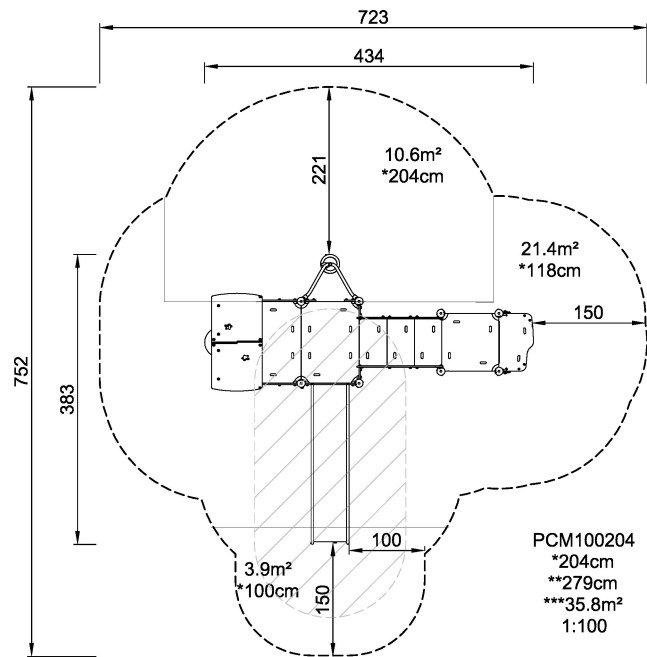

# Play Tower, Physical, ADA Stairs

The tall, roomy play house on poles can be accessed by all via the ADA staircase, wide enough to room an assistant and with good grips in the side panels and the floors. The transfer platform at the bottom of the stairway makes for a good seat as well. There are two exits: the slide, offering stomach tickling joy, worth endless loops up the stairs and down the slide. Or, even better, a seated, rotating slide movement down the curly climber, holding onto the pole in the middle for extra support.

<b>Product Line</b>	Multi play structures
<b>Category</b>	MOMENTS™ Preschool
<b>Age group</b>	2 - 8
<b>Max. fall height (CM)</b>	204
<b>Total height (CM)</b>	279
<b>Safety Zone</b>	35.8 m <sup>2</sup>

SURFACE

ASTM

\* = Highest designated play surface.  
\*\* = Total height of product.

<b>Weight/heaviest parts</b>	kg.	<b>Installation (Manpower)</b>	Persons
<b>Concrete required</b>	NaN m3	<b>Installation (Hours)</b>	Hours
<b>Foundation amount/footing</b>	NaN	<b>Excavation</b>	NaN m3