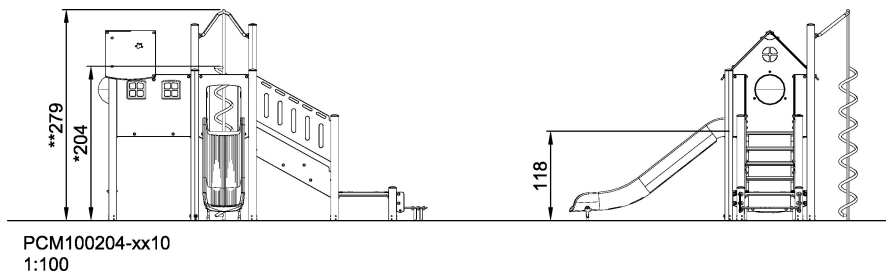

# Play Tower, Physical, ADA Stairs

The tall, roomy play house on poles can be accessed by all via the ADA staircase, wide enough to room an assistant and with good grips in the side panels and the floors. The transfer platform at the bottom of the stairway makes for a good seat as well. There are two exits: the slide, offering stomach tickling joy, worth endless loops up the stairs and down the slide. Or, even better, a seated, rotating slide movement down the curly climber, holding onto the pole in the middle for extra support.

<b>Product Line</b>	Multi play structures
<b>Category</b>	MOMENTS™ Preschool
<b>Age group</b>	2 - 8
<b>Max. fall height (CM)</b>	204
<b>Total height (CM)</b>	279
<b>Safety Zone</b>	35.8 m <sup>2</sup>

SURFACE

ASTM

\* = Highest designated play surface.  
\*\* = Total height of product.

<b>Weight/heaviest parts</b>	kg.	<b>Installation (Manpower)</b>	Persons
<b>Concrete required</b>	NaN m3	<b>Installation (Hours)</b>	Hours
<b>Foundation amount/footing</b>	NaN	<b>Excavation</b>	NaN m3