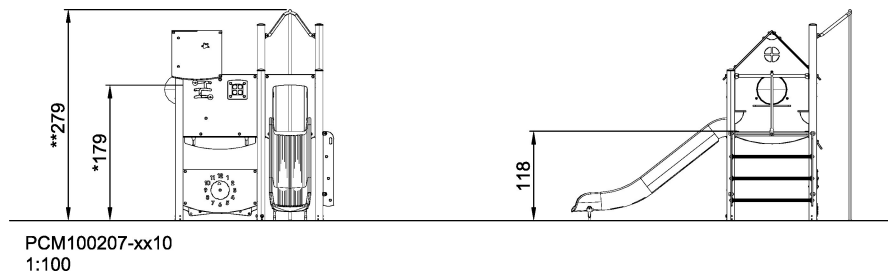

PCM100207

Play Tower, Cognitive & Creative

KOMPAN
Let's play

This multi play house structure on poles makes a great offering for both the cognitive, creative, social and physical play development of the child. A sturdy ladder leads the way into the house. At the top of the ladder, an extra handhold supports the climb and entry into the house. There are two exits: the slide, offering stomach tickling, classic joy from a seated position. Or, for the dare devils, the speedy, thrilling fireman's pole which really sparks the sense of space, speed and gravity.

Product Line	Multi play structures
Category	MOMENTS™ Preschool
Age group	2 - 8
Max. fall height (CM)	179
Total height (CM)	279
Safety Zone	25.9 m ²

**SUR-
FACE**

* = Highest designated play surface.
** = Total height of product.