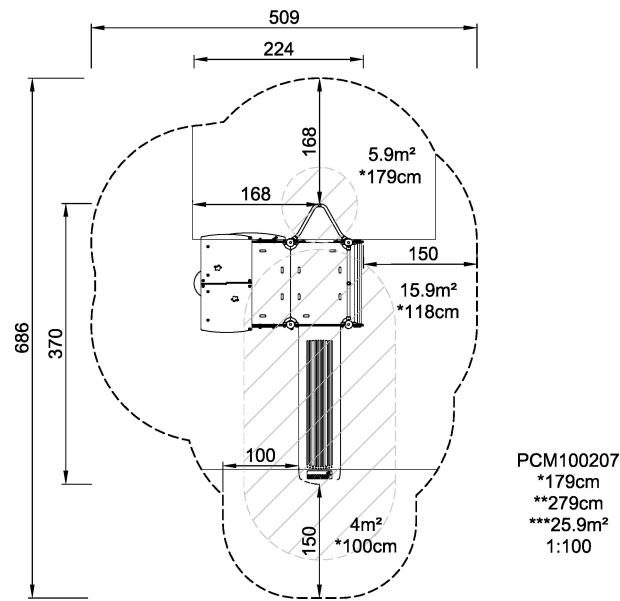

PCM100207

Play Tower, Cognitive & Creative

KOMPAN
Let's play

This multi play house structure on poles makes a great offering for both the cognitive, creative, social and physical play development of the child. A sturdy ladder leads the way into the house. At the top of the ladder, an extra handhold supports the climb and entry into the house. There are two exits: the slide, offering stomach tickling, classic joy from a seated position. Or, for the dare devils, the speedy, thrilling fireman's pole which really sparks the sense of space, speed and gravity.

Product Line	Multi play structures
Category	MOMENTS™ Preschool
Age group	2 - 8
Max. fall height (CM)	179
Total height (CM)	279
Safety Zone	25.9 m ²

**SUR-
FACE**

* = Highest designated play surface.
** = Total height of product.