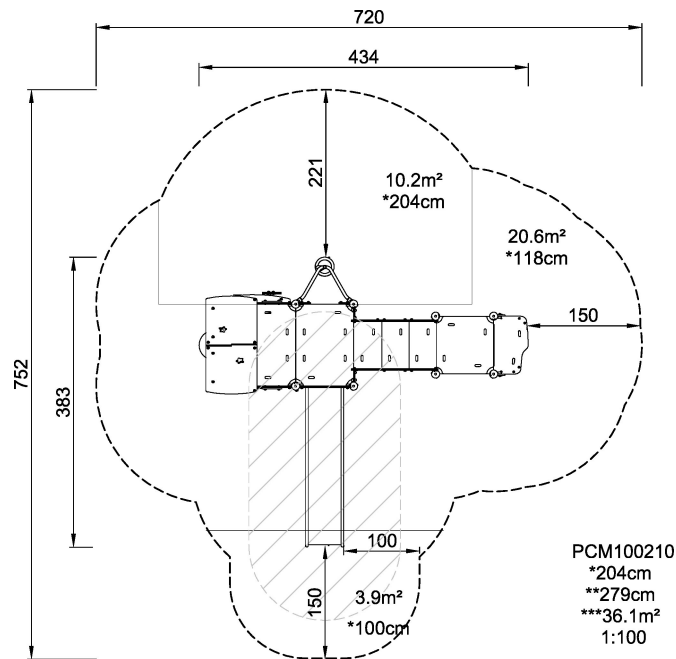

<b>Product Line</b>	Multi play structures
<b>Category</b>	MOMENTS™ Preschool
<b>Age group</b>	2 - 8
<b>Max. fall height (CM)</b>	204
<b>Total height (CM)</b>	279
<b>Safety Zone</b>	36.1 m2

SOCIALIZE

CLIMB

SLIDE

CONSTRUCT

DRAMATIC PLAY

INCLUSIVE

**SUR-  
FACE**

ADA / INCLUSIVE

**ASTM**

\* = Highest designated play surface.  
\*\* = Total height of product.

<b>Weight/heaviest parts</b>	kg.	<b>Installation (Manpower)</b>	Persons
<b>Concrete required</b>	NaN m3	<b>Installation (Hours)</b>	Hours
<b>Foundation amount/footing</b>	NaN	<b>Excavation</b>	NaN m3