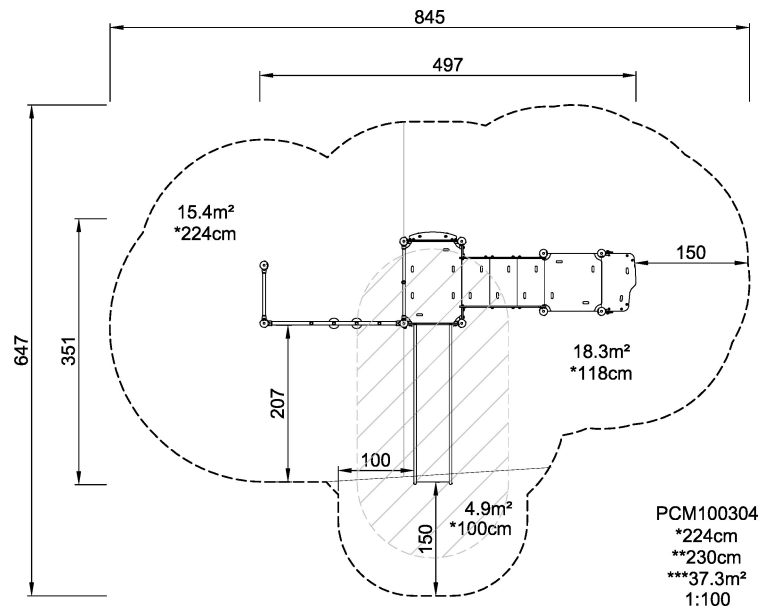

PCM100304

Play Tower, Physical, ADA Stairs

This structure offers all support for physical play and activity: An ADA staircase, wide enough to room an assistant and with good grips in the side panels and the floors, leads the way to the house. From the platform the slide offers a stomach tickling, classic ride of joy to the ground. Alternatively, the platform can be accessed or egressed from the wide net, which supports varied climbing with its masks big enough for climbing through and the supportive ladder and small meshes for faster climbs.

Product Line	Multi play structures
Category	MOMENTS™ Preschool
Age group	2 - 8
Max. fall height (CM)	224
Total height (CM)	230
Safety Zone	37.3 m ²

**SUR-
FACE**

ASTM

* = Highest designated play surface.
** = Total height of product.