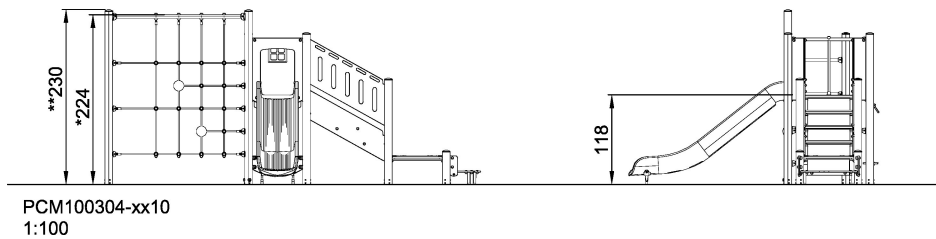

PCM100304

Play Tower, Physical, ADA Stairs

This structure offers all support for physical play and activity: An ADA staircase, wide enough to room an assistant and with good grips in the side panels and the floors, leads the way to the house. From the platform the slide offers a stomach tickling, classic ride of joy to the ground. Alternatively, the platform can be accessed or egressed from the wide net, which supports varied climbing with its masks big enough for climbing through and the supportive ladder and small meshes for faster climbs.

Product Line	Multi play structures
Category	MOMENTS™ Preschool
Age group	2 - 8
Max. fall height (CM)	224
Total height (CM)	230
Safety Zone	37.3 m ²

**SUR-
FACE**

ASTM

* = Highest designated play surface.
** = Total height of product.