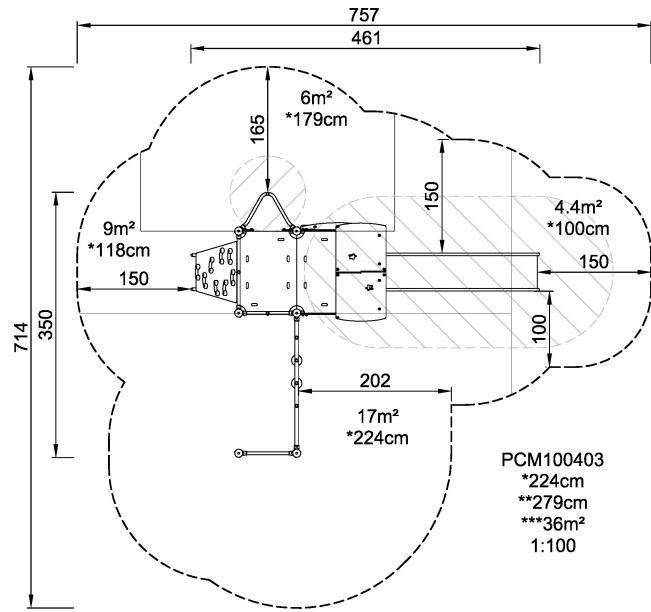

Product Line	Multi play structures
Category	MOMENTS™ Preschool
Age group	2 - 8
Max. fall height (CM)	224
Total height (CM)	279
Safety Zone	36 m2

SOCIALIZE

CLIMB

SLIDE

CONSTRUCT

DRAMATIC PLAY

**SUR-
FACE**

* = Highest designated play surface.
** = Total height of product.