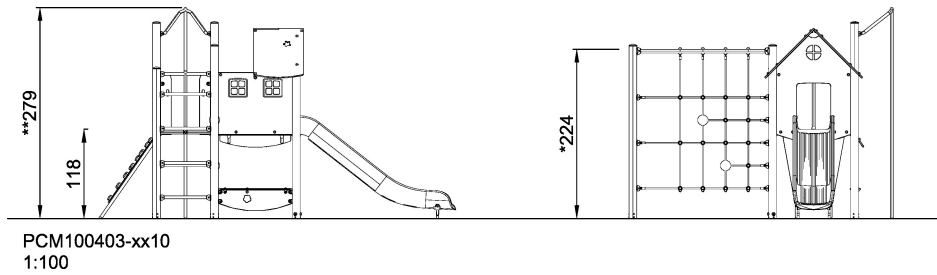

PCM100403

Play Tower, Physical

KOMPAN[®]
Let's play

This highly varied play structure offers an abundance of physical activity and a multi play house which can be accessed either by the inclined climbing wall with supportive smiley cleats or the wide net, which supports varied climbing with its masks big enough for climbing through, its supportive ladder and the small meshes for faster climbs. The play spheres in the net set destinations and add visually to the active radiance of the structure.

Product Line	Multi play structures
Category	MOMENTS™ Preschool
Age group	2 - 8
Max. fall height (CM)	224
Total height (CM)	279
Safety Zone	36 m2

SOCIALIZE

CLIMB

SLIDE

CONSTRUCT

DRAMATIC PLAY

**SUR-
FACE**

* = Highest designated play surface.
** = Total height of product.