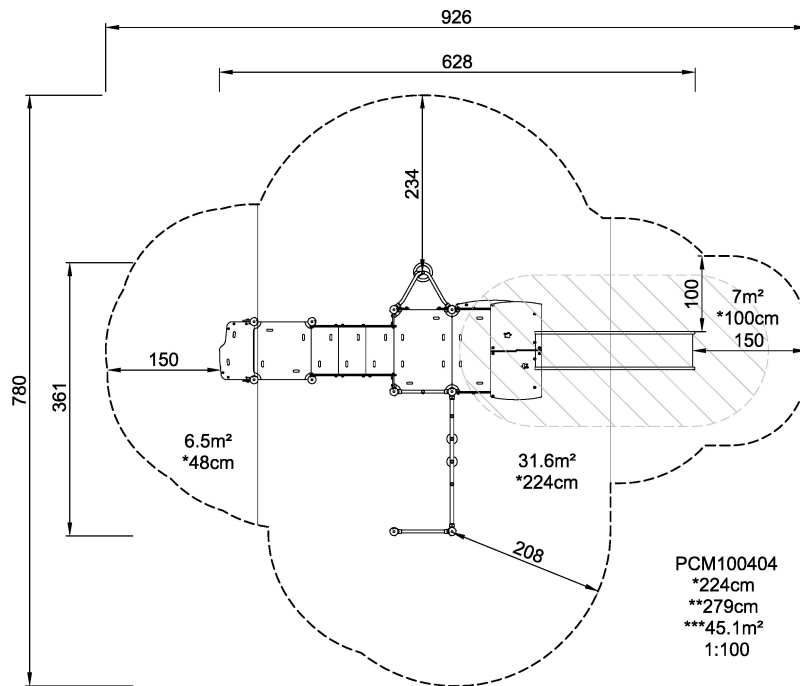

PCM100404

Play Tower, Physical, ADA Stairs

The tall, roomy play house on poles with net can be accessed by most by the ADA staircase, wide enough to room an assistant and with good grips in the side panels and the floors. The transfer platform at the bottom of the stairway makes for a good seat as well. Another entry point is the varied climbing net with both big and small mesh sizes, allowing for fast climbs up or more varied climbing through. The supportive ladder adds to the climbing experience.

Product Line	Multi play structures
Category	MOMENTS™ Preschool
Age group	2 - 8
Max. fall height (CM)	224
Total height (CM)	279
Safety Zone	45.1 m2

SOCIALIZE

CLIMB

SLIDE

CONSTRUCT

DRAMATIC PLAY

INCLUSIVE

SUR-FACE

ADA / INCLUSIVE

ASTM

* = Highest designated play surface.
** = Total height of product.

Weight/heaviest parts	kg.	Installation (Manpower)	Persons
Concrete required	NaN m3	Installation (Hours)	Hours
Foundation amount/footing	NaN	Excavation	NaN m3