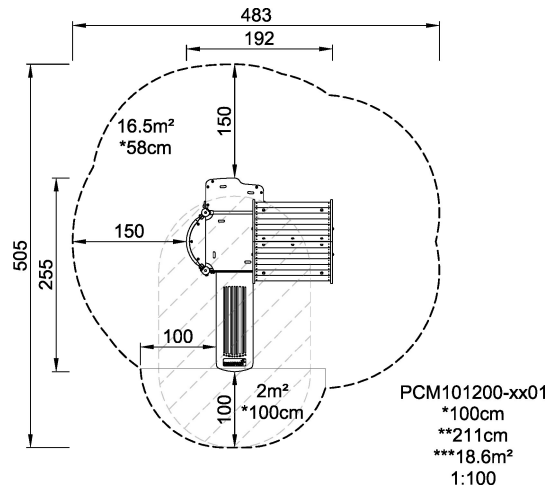

PCM101200

Double playhouse with balcony, wood posts, plastic slide

This double playhouse with balcony offers a spacious play area with a number of different activities. The toddler trains his or her gross motor skills by climbing up onto the platform from where the slide provides the child with a fun exit from the platform. The port window is fun to hide behind and peeking through while the flower panel allows the toddler to turn the flowers on one side while flowers on the other side will also turn. From the balcony children can interact.

Product Line	Multi play structures
Category	MOMENTS™ MINI Toddler & Preschool
Age group	1 - 4
Max. fall height (CM)	100
Total height (CM)	211
Safety Zone	18.6 m ²

IN-
GROU.

* = Highest designated play surface.
** = Total height of product.