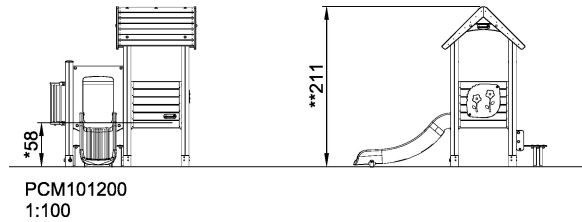

PCM101200

Double playhouse with balcony, wood posts, plastic slide

This double playhouse with balcony offers a spacious play area with a number of different activities. The toddler trains his or her gross motor skills by climbing up onto the platform from where the slide provides the child with a fun exit from the platform. The port window is fun to hide behind and peeking through while the flower panel allows the toddler to turn the flowers on one side while flowers on the other side will also turn. From the balcony children can interact.

Product Line	Multi play structures
Category	MOMENTS™ MINI Toddler & Preschool
Age group	1 - 4
Max. fall height (CM)	100
Total height (CM)	211
Safety Zone	18.6 m ²

IN-
GROU.

* = Highest designated play surface.
** = Total height of product.