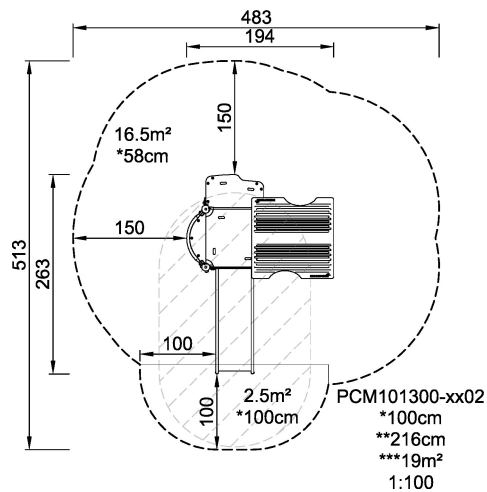

PCM101300

Double playhouse with balcony, steel posts, st. steel slide

KOMPAN[®]
Let's play

This double playhouse with balcony offers a spacious play area with a number of different activities. The toddler trains his or her gross motor skills by climbing up onto the platform from where the slide provides the child with a fun and exciting exit from the platform. The port window is a fun to hide behind and to peek through while the flower panel allows the toddler turn the flowers on one side while flowers on the other side will also turn. From the balcony children can interact.

Product Line	Multi play structures
Category	MOMENTS™ MINI Toddler & Preschool
Age group	1 - 4
Max. fall height (CM)	100
Total height (CM)	216
Safety Zone	19 m ²

INCLUSIVE

IN-
GROU.

* = Highest designated play surface.
** = Total height of product.