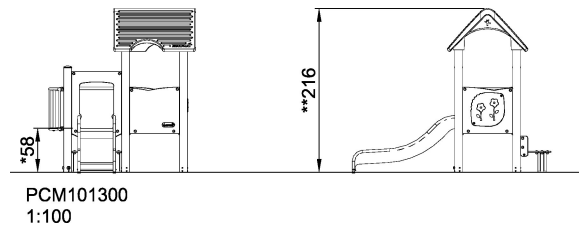

PCM101300

Double playhouse with balcony, steel posts, st. steel slide

KOMPAN[®]
Let's play

This double playhouse with balcony offers a spacious play area with a number of different activities. The toddler trains his or her gross motor skills by climbing up onto the platform from where the slide provides the child with a fun and exciting exit from the platform. The port window is a fun to hide behind and to peek through while the flower panel allows the toddler turn the flowers on one side while flowers on the other side will also turn. From the balcony children can interact.

Product Line	Multi play structures
Category	MOMENTS™ MINI Toddler & Preschool
Age group	1 - 4
Max. fall height (CM)	100
Total height (CM)	216
Safety Zone	19 m ²

INCLUSIVE

IN-
GROU.

* = Highest designated play surface.
** = Total height of product.